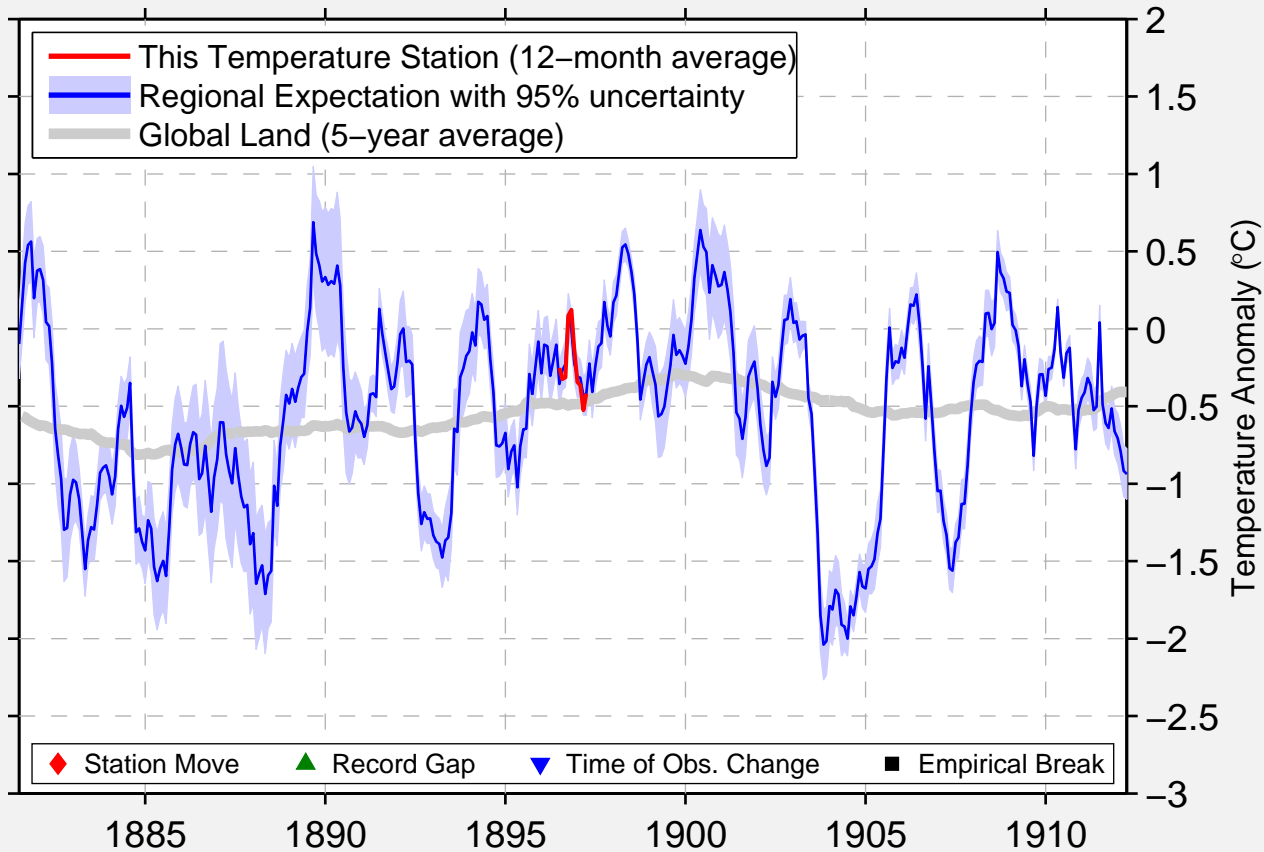

BLOOMING GROVE

41.367 N, 75.150 W (United States)

Data Quality Controlled and Aligned at Breakpoints

Berkeley Earth