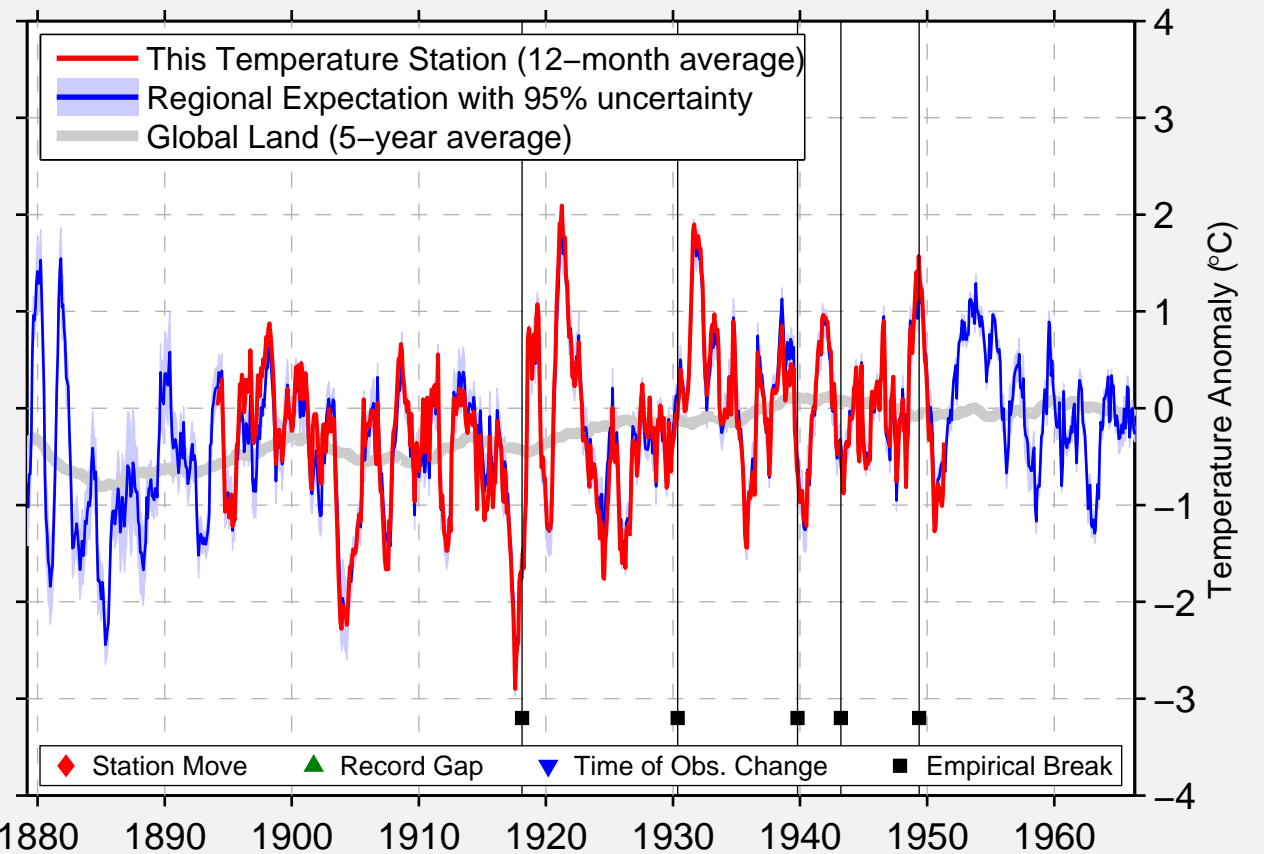

VICKERY 2 NW

41.367 N, 82.967 W (United States)

Data Quality Controlled and Aligned at Breakpoints

Berkeley Earth