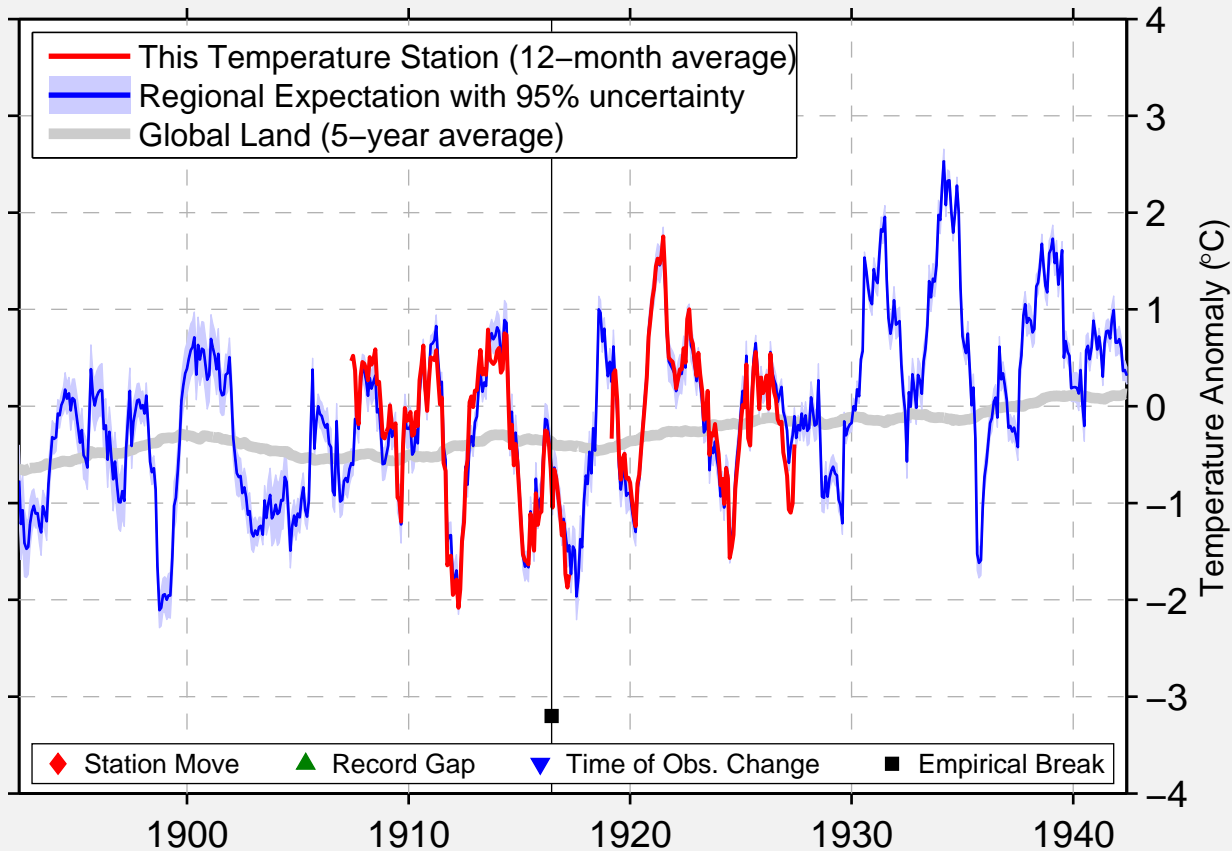

FULLERTON

41.351 N, 97.983 W (United States)

Data Quality Controlled and Aligned at Breakpoints

Berkeley Earth