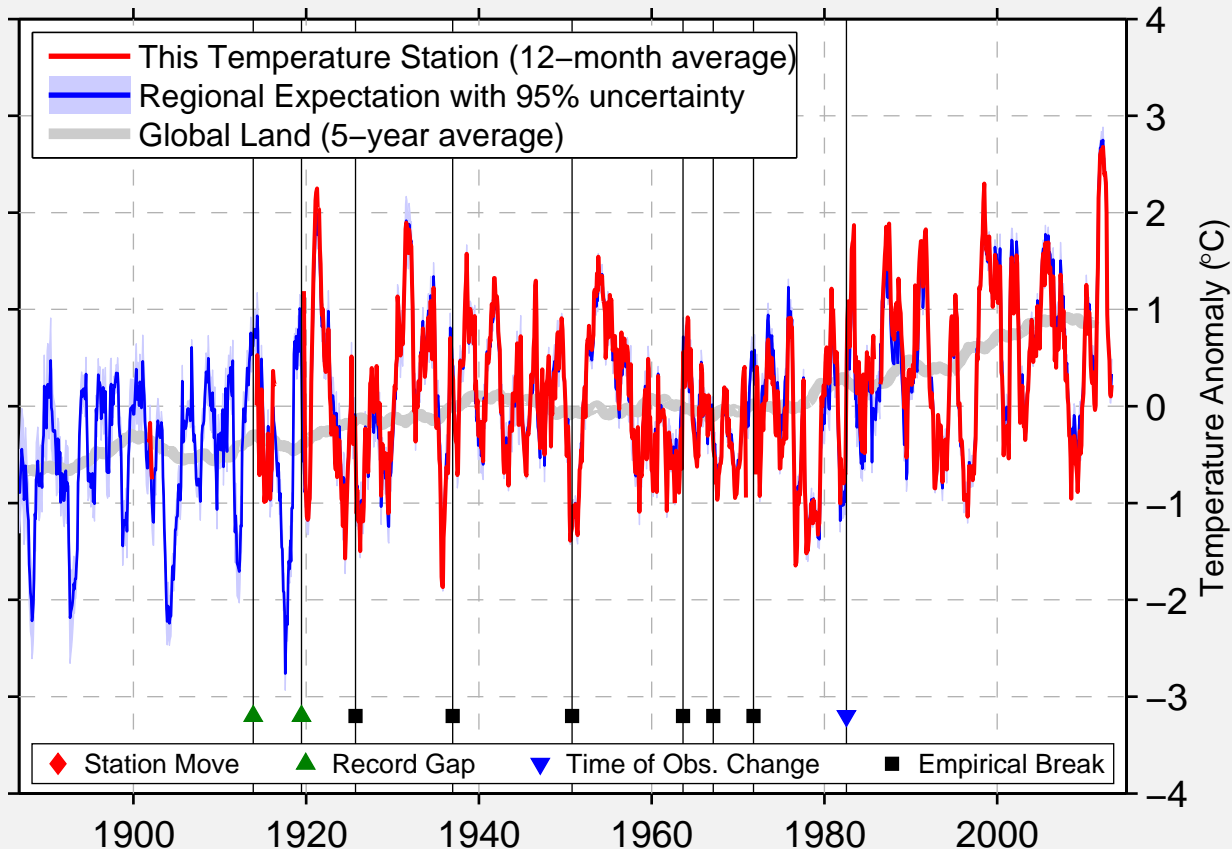

# LA SALLE PERU

41.342 N, 89.120 W (United States)

Data Quality Controlled and Aligned at Breakpoints

Berkeley Earth