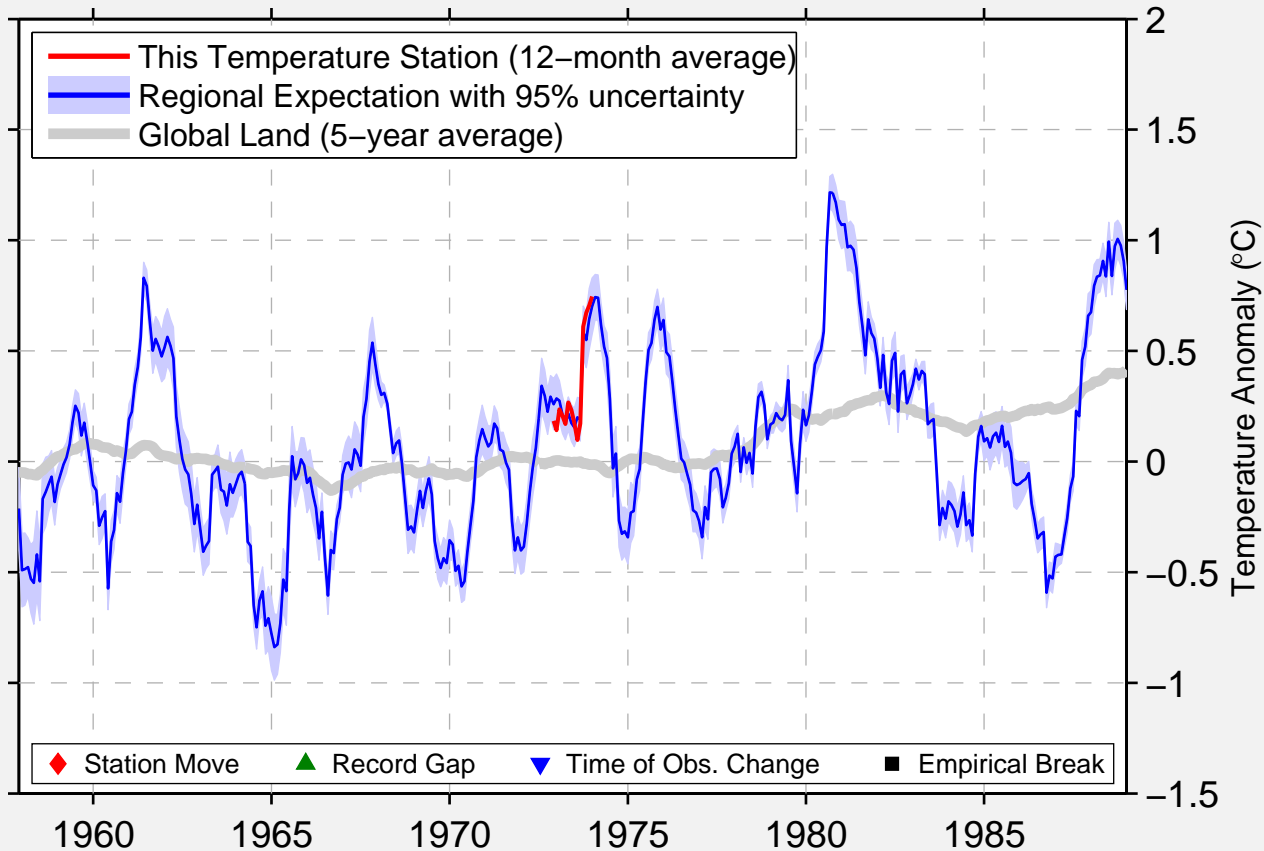

NEWBURY

37.417 S, 144.283 E (Australia)

Data Quality Controlled and Aligned at Breakpoints

Berkeley Earth