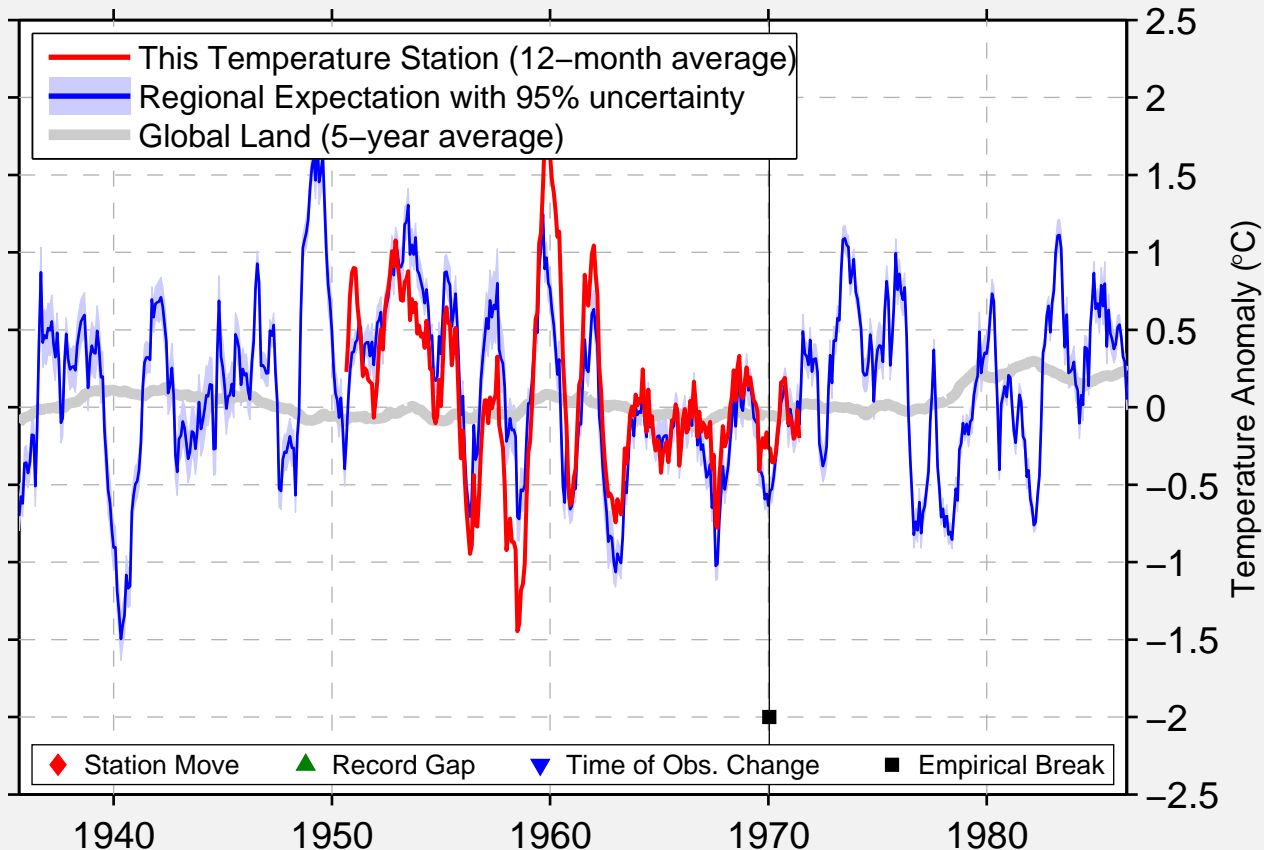

# SHRUB OAK

41.333 N, 73.833 W (United States)

Data Quality Controlled and Aligned at Breakpoints

Berkeley Earth