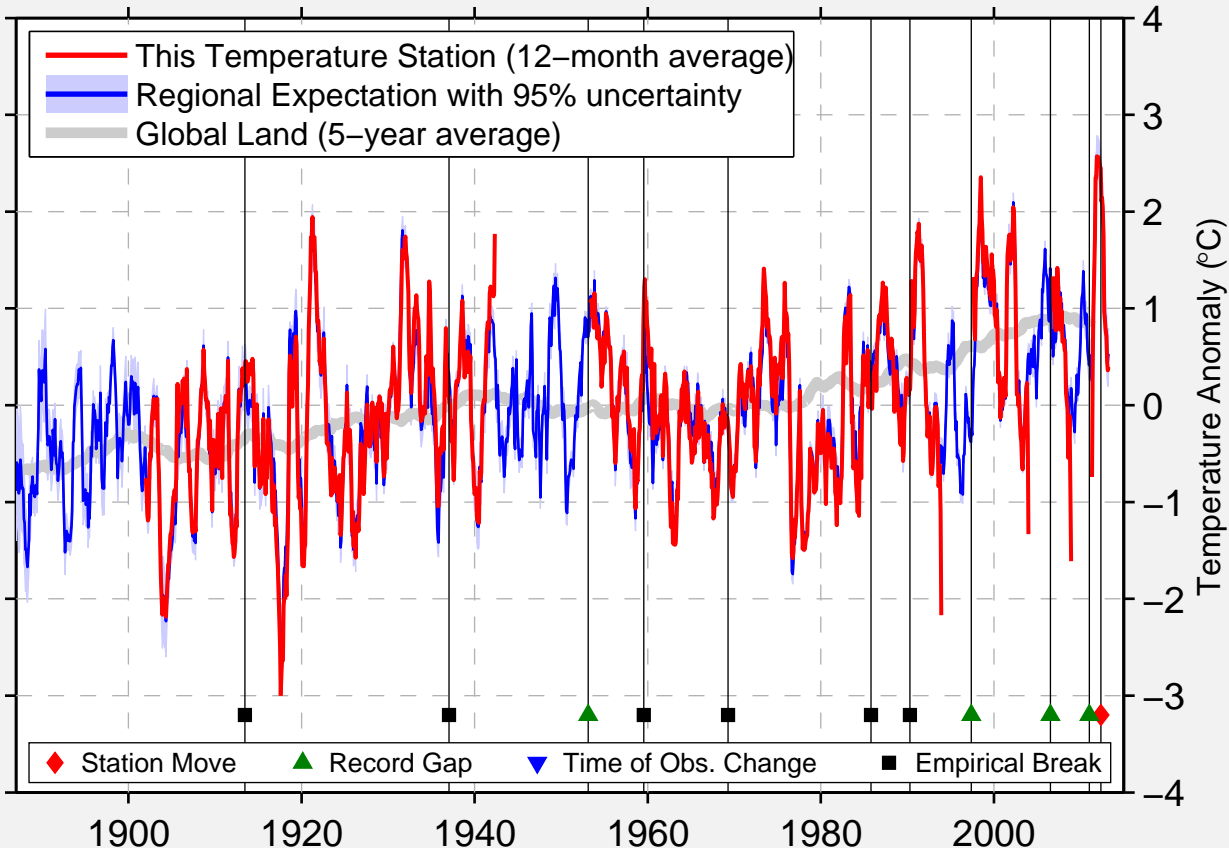

FREMONT

41.333 N, 83.119 W (United States)

Data Quality Controlled and Aligned at Breakpoints

Berkeley Earth