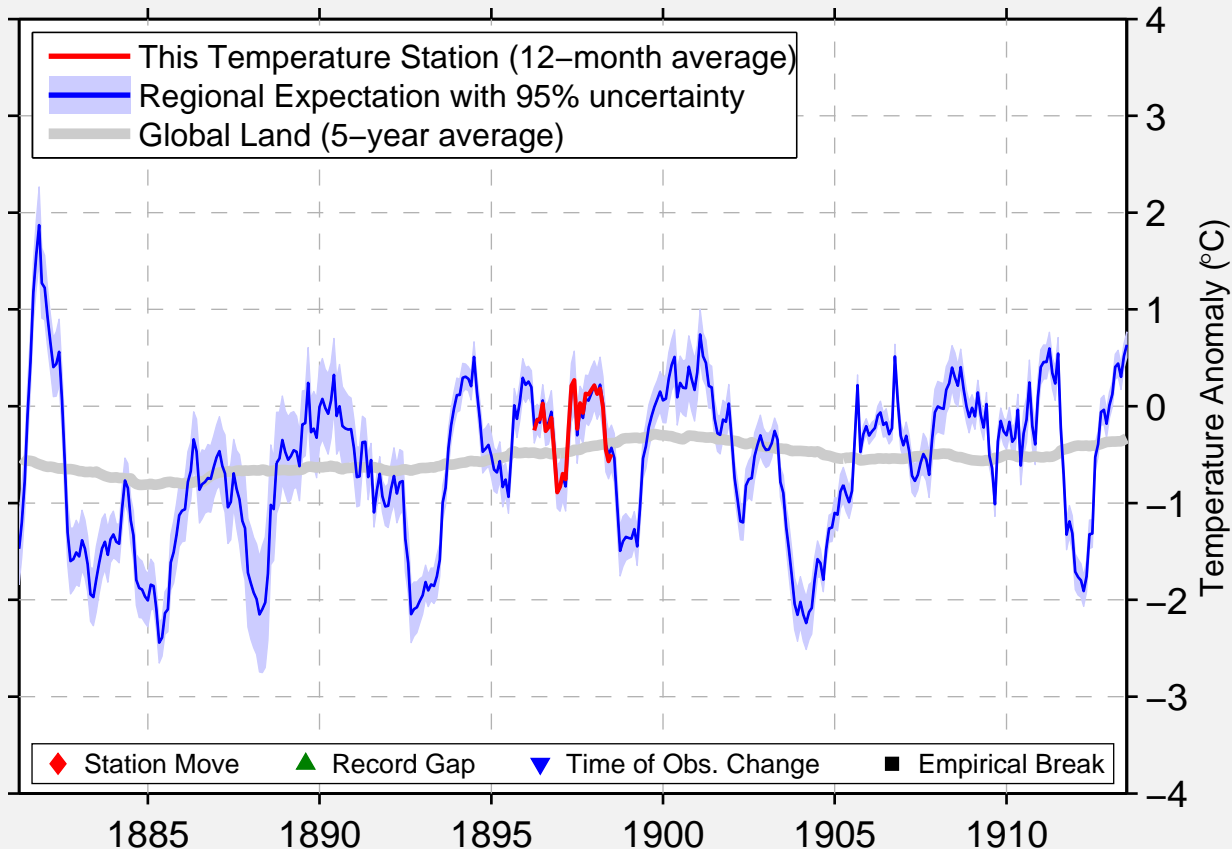

# REYNOLDS

41.333 N, 90.717 W (United States)

Data Quality Controlled and Aligned at Breakpoints

Berkeley Earth