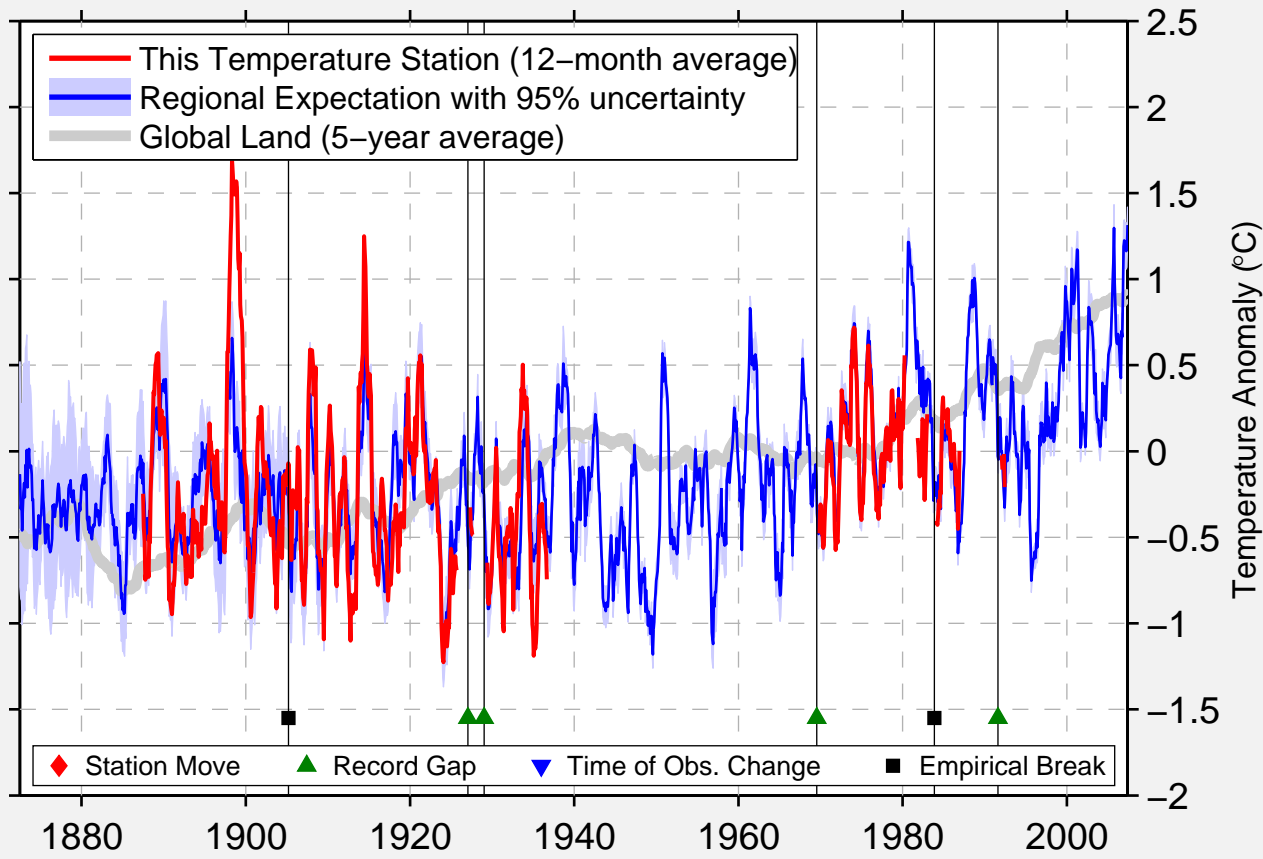

MACEDON FORESTRY SEE 58

37.420 S, 144.553 E (Australia)

Data Quality Controlled and Aligned at Breakpoints

Berkeley Earth