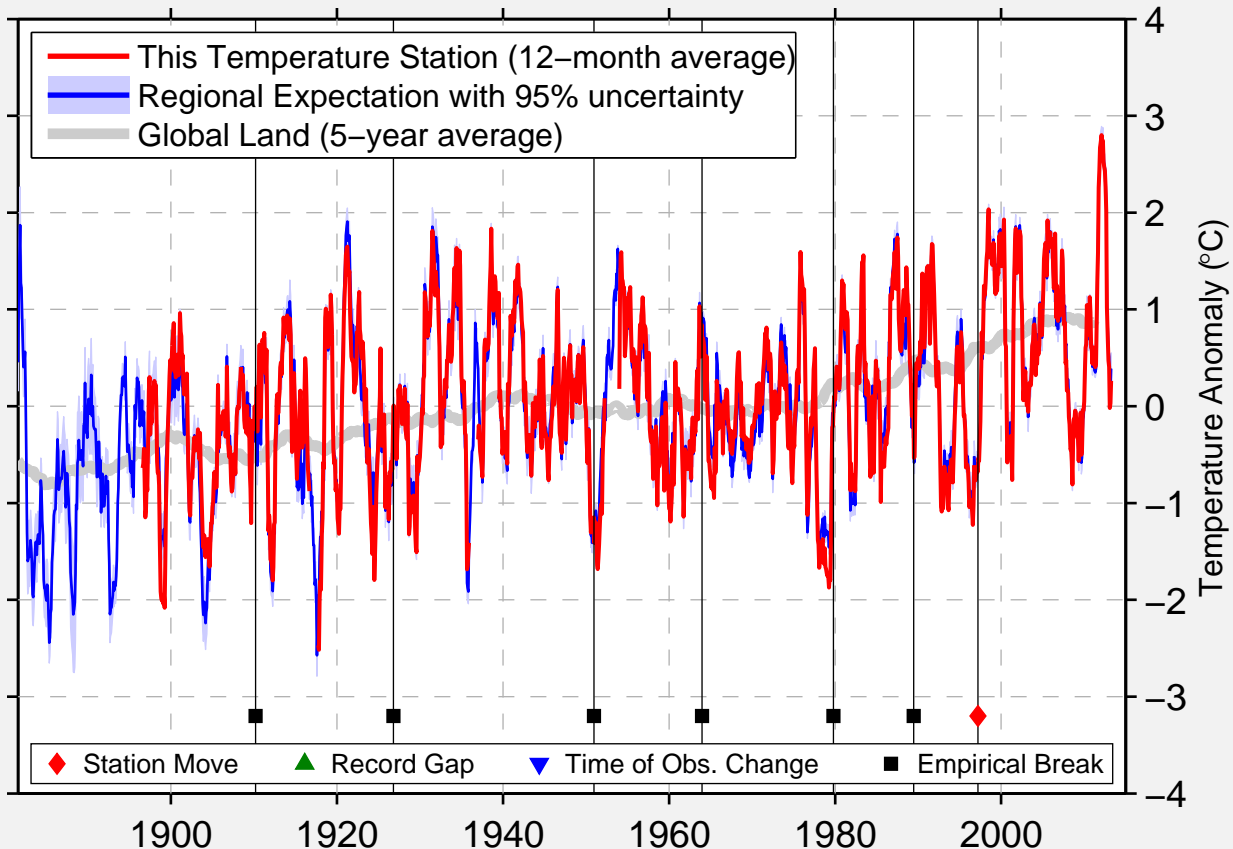

# SIGOURNEY

41.333 N, 92.197 W (United States)

Data Quality Controlled and Aligned at Breakpoints

Berkeley Earth