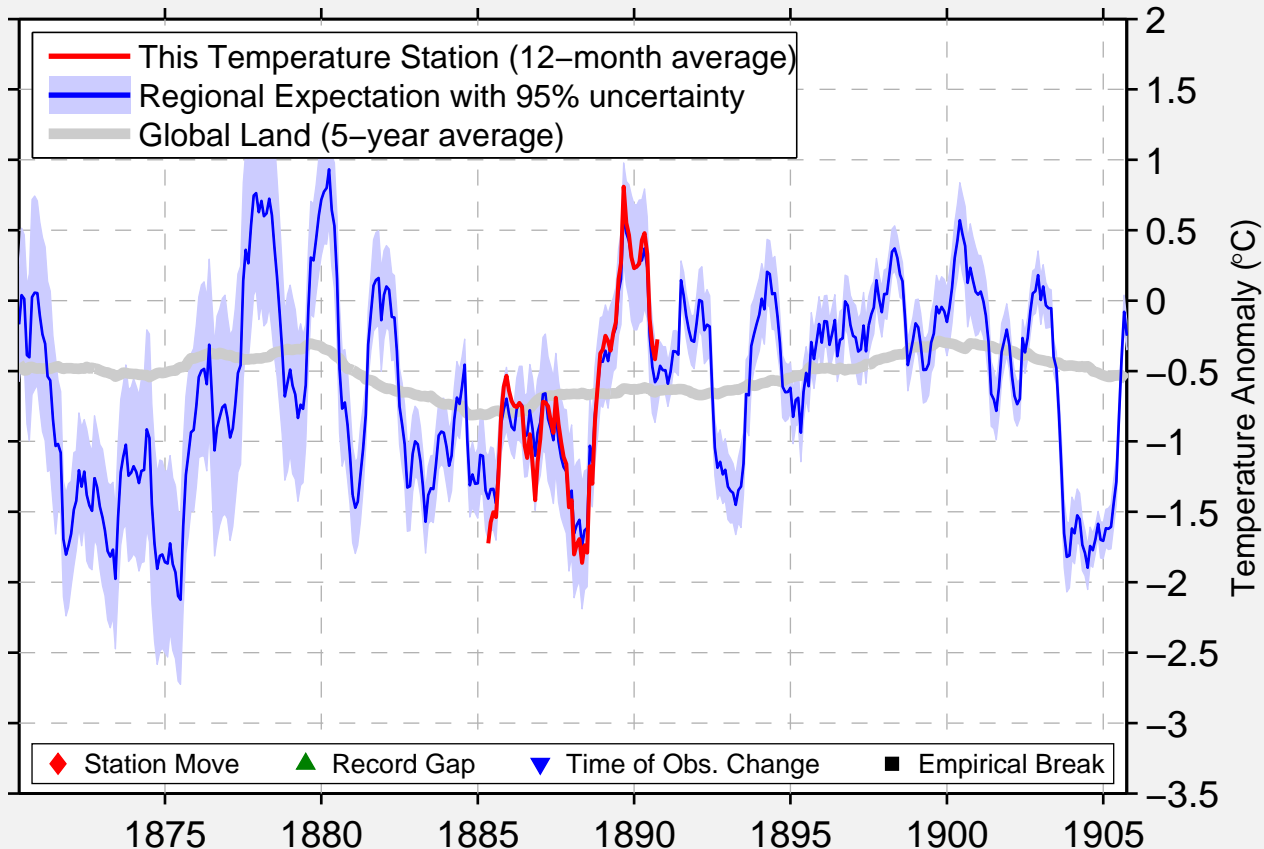

# SHELTON

41.317 N, 73.083 W (United States)

Data Quality Controlled and Aligned at Breakpoints

Berkeley Earth