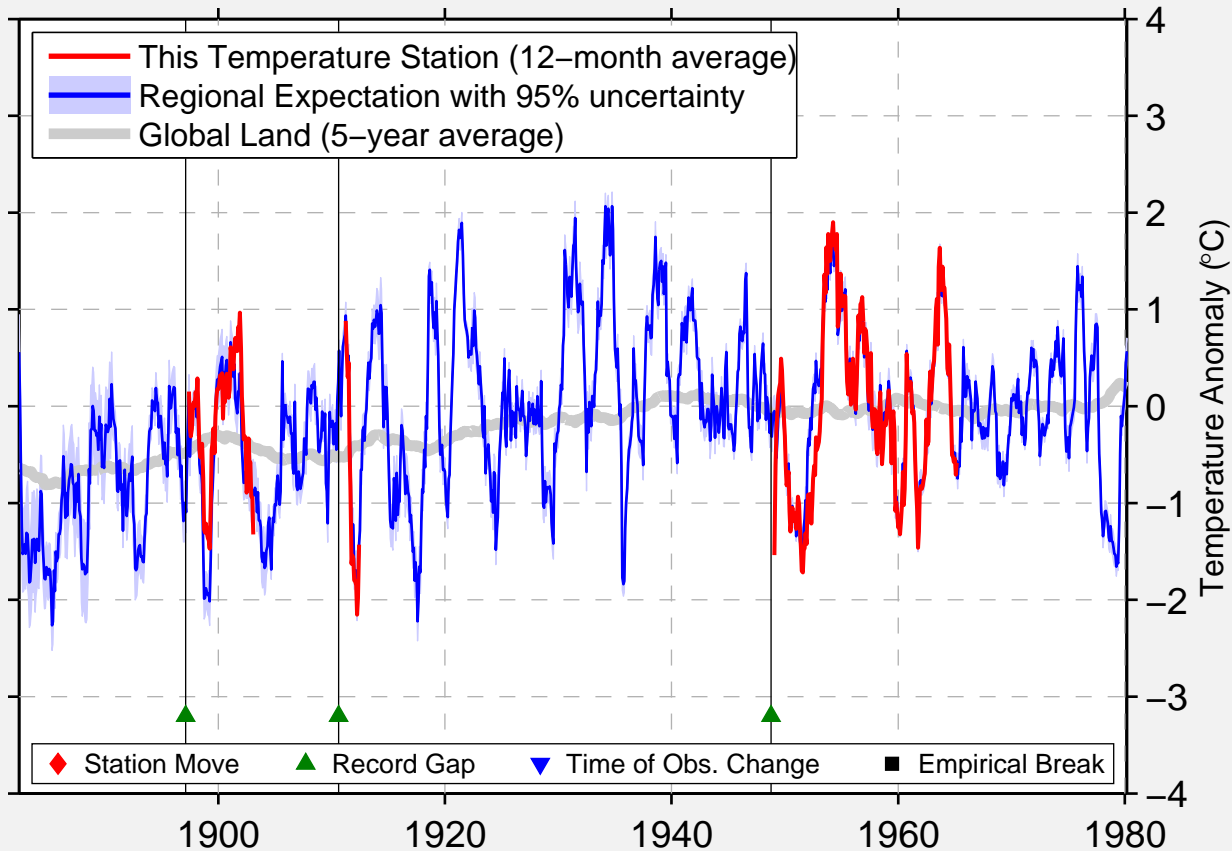

COUNCIL BLUFFS 6 NE

41.317 N, 95.817 W (United States)

Data Quality Controlled and Aligned at Breakpoints

Berkeley Earth