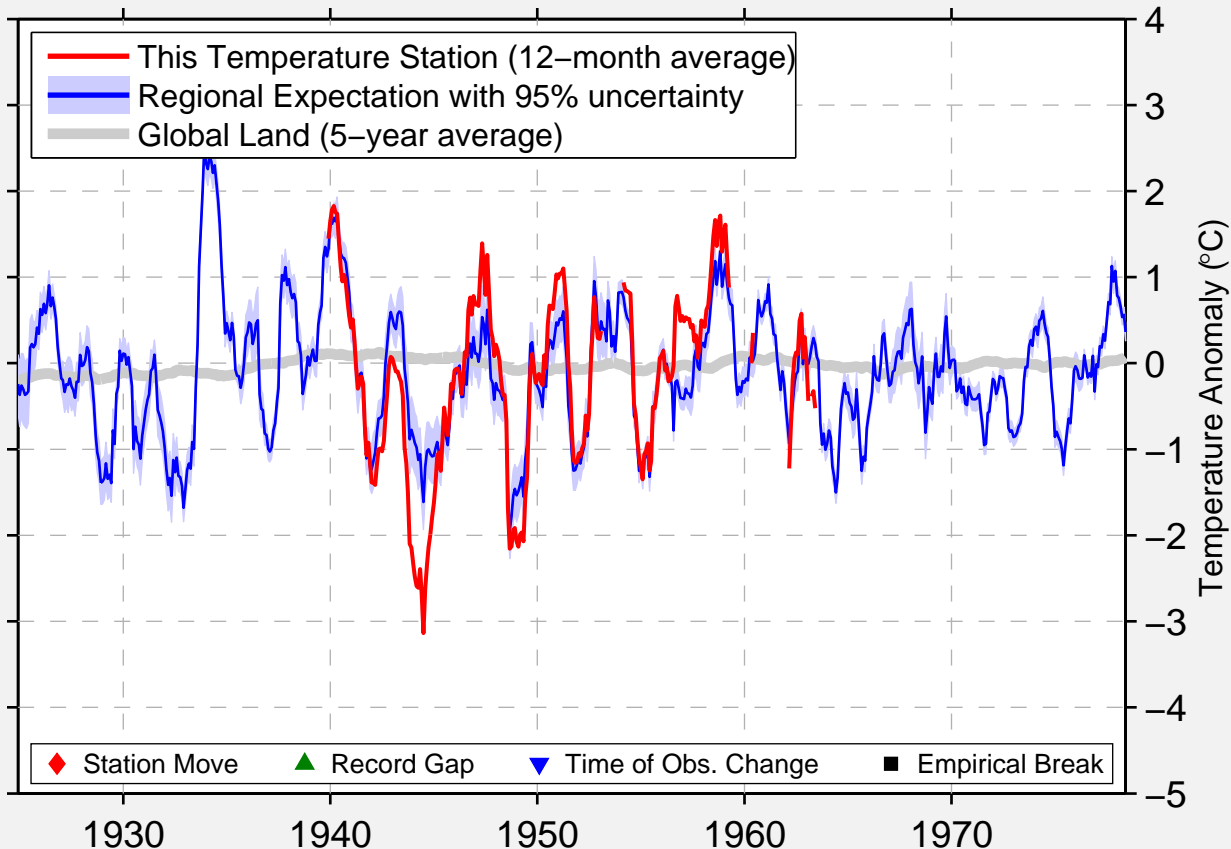

MALA VISTA RANCH

41.317 N, 115.250 W (United States)

Data Quality Controlled and Aligned at Breakpoints

Berkeley Earth