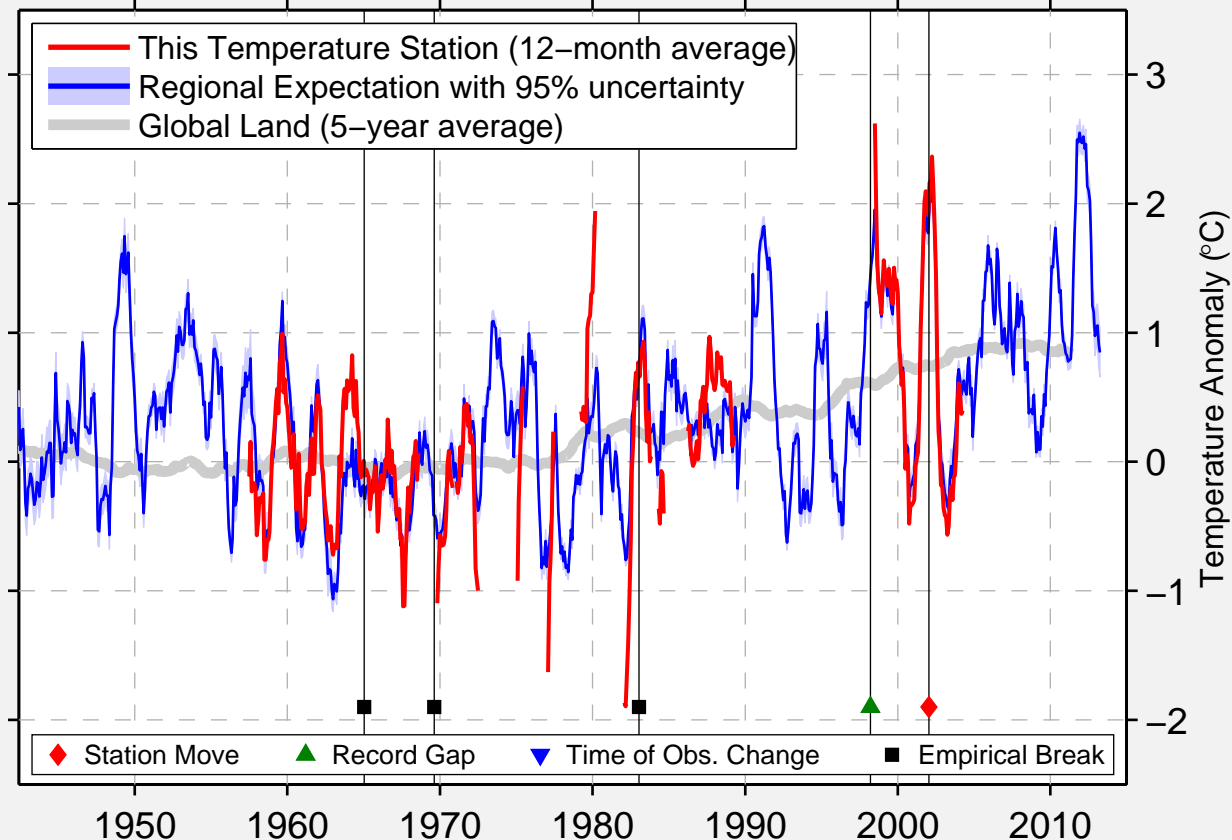

# HIGH POINT PARK

41.306 N, 74.671 W (United States)

Data Quality Controlled and Aligned at Breakpoints

Berkeley Earth