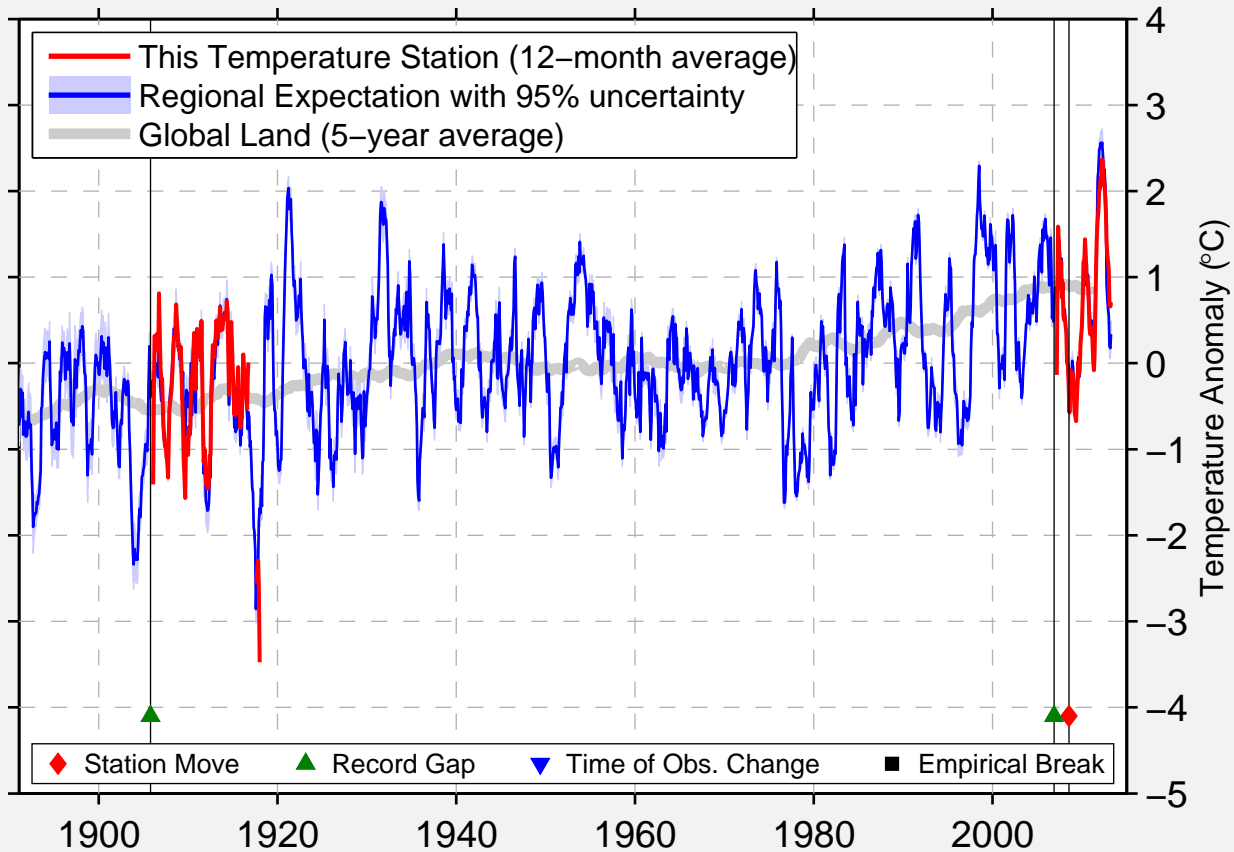

# KNOX WWTP

41.300 N, 86.543 W (United States)

Data Quality Controlled and Aligned at Breakpoints

Berkeley Earth