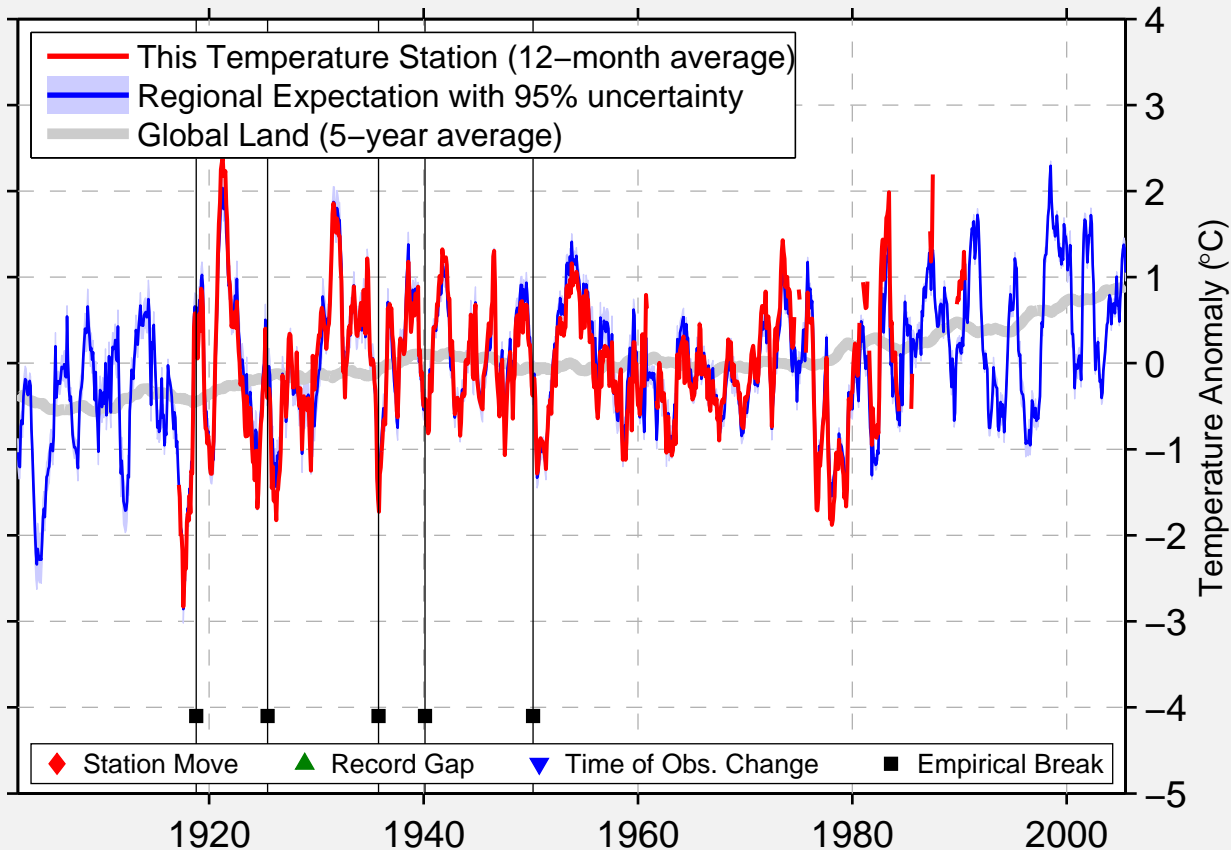

WHEATFIELD-4NNW

41.300 N, 87.100 W (United States)

Data Quality Controlled and Aligned at Breakpoints

Berkeley Earth