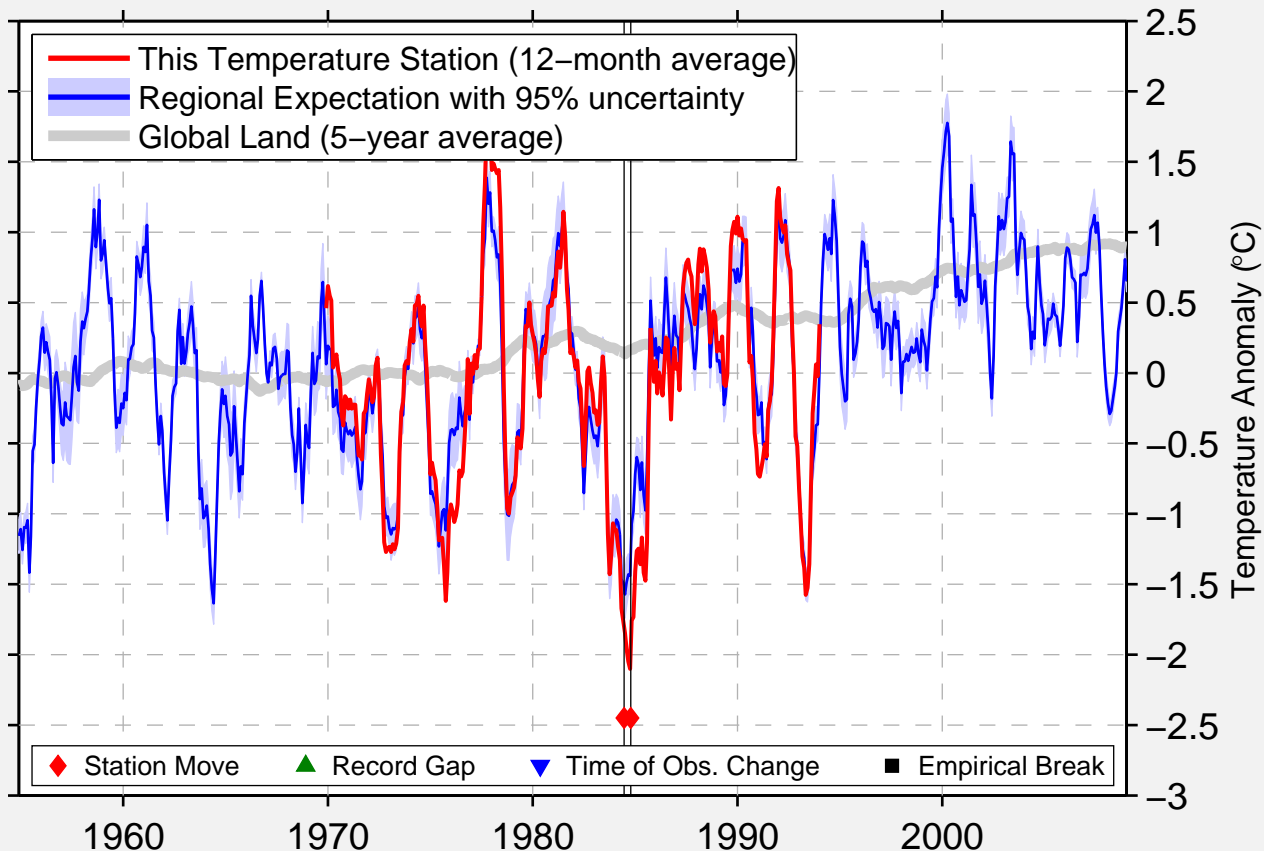

BEAR RIVER BAY

41.300 N, 112.267 W (United States)

Data Quality Controlled and Aligned at Breakpoints

Berkeley Earth