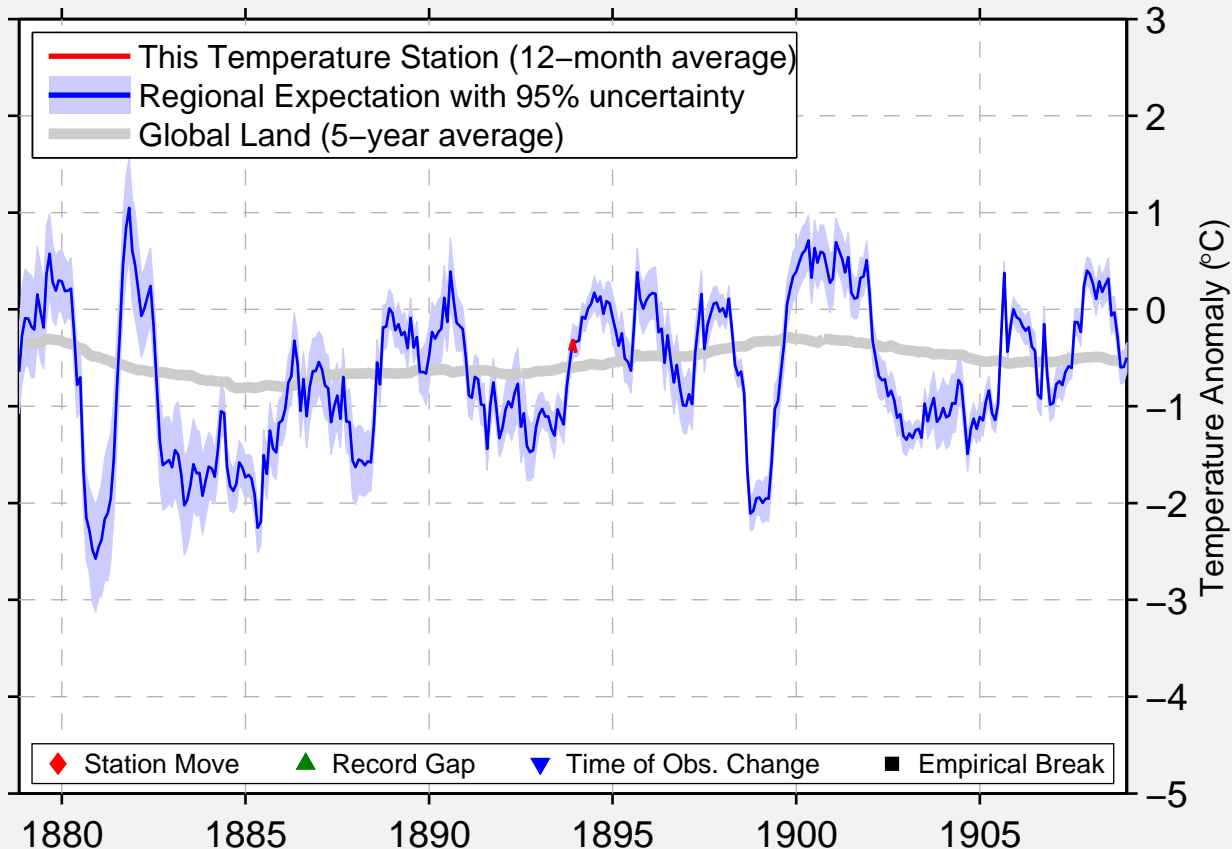

GLENWOOD

41.283 N, 98.133 W (United States)

◆ Station Move ▲ Record Gap ▼ Time of Obs. Change ■ Empirical Break