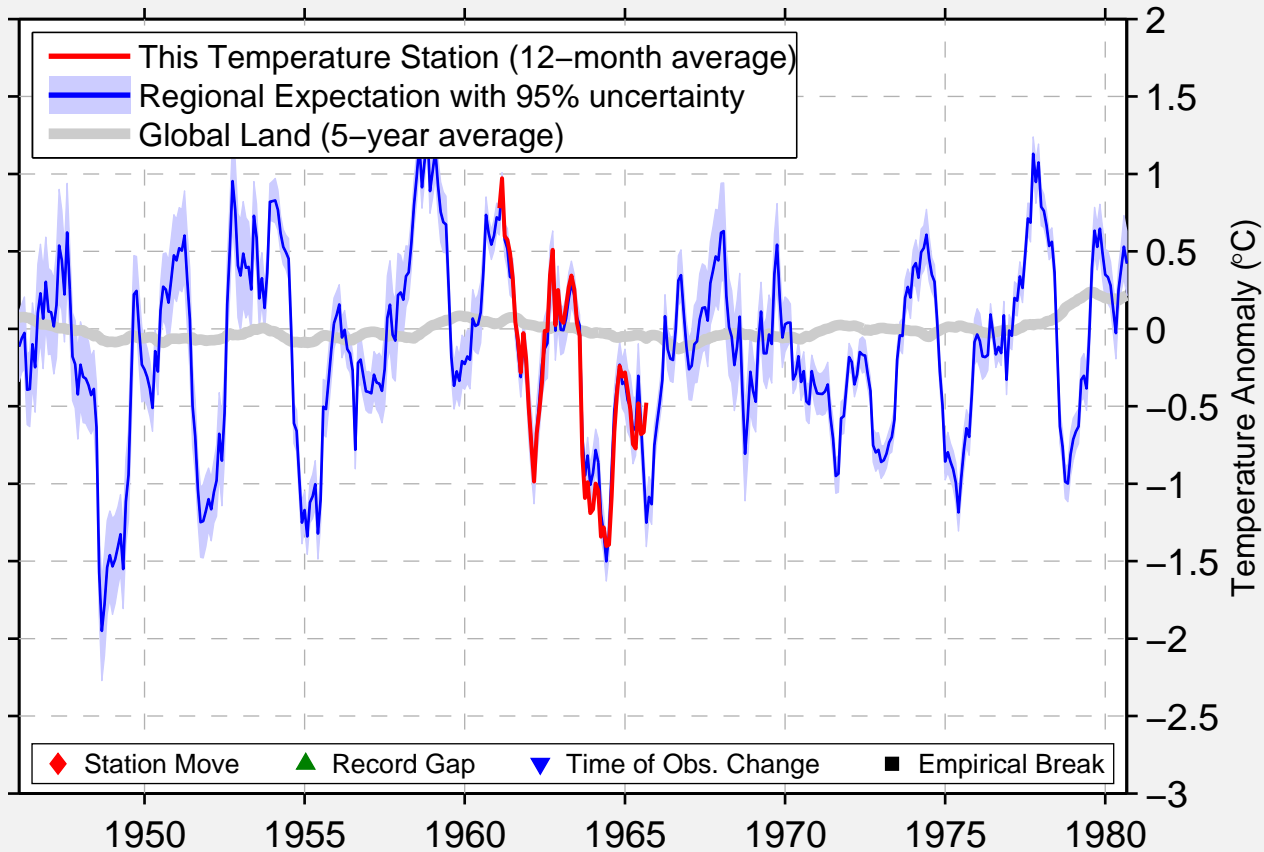

# SAVAL RANCH

41.283 N, 115.917 W (United States)

Data Quality Controlled and Aligned at Breakpoints

Berkeley Earth