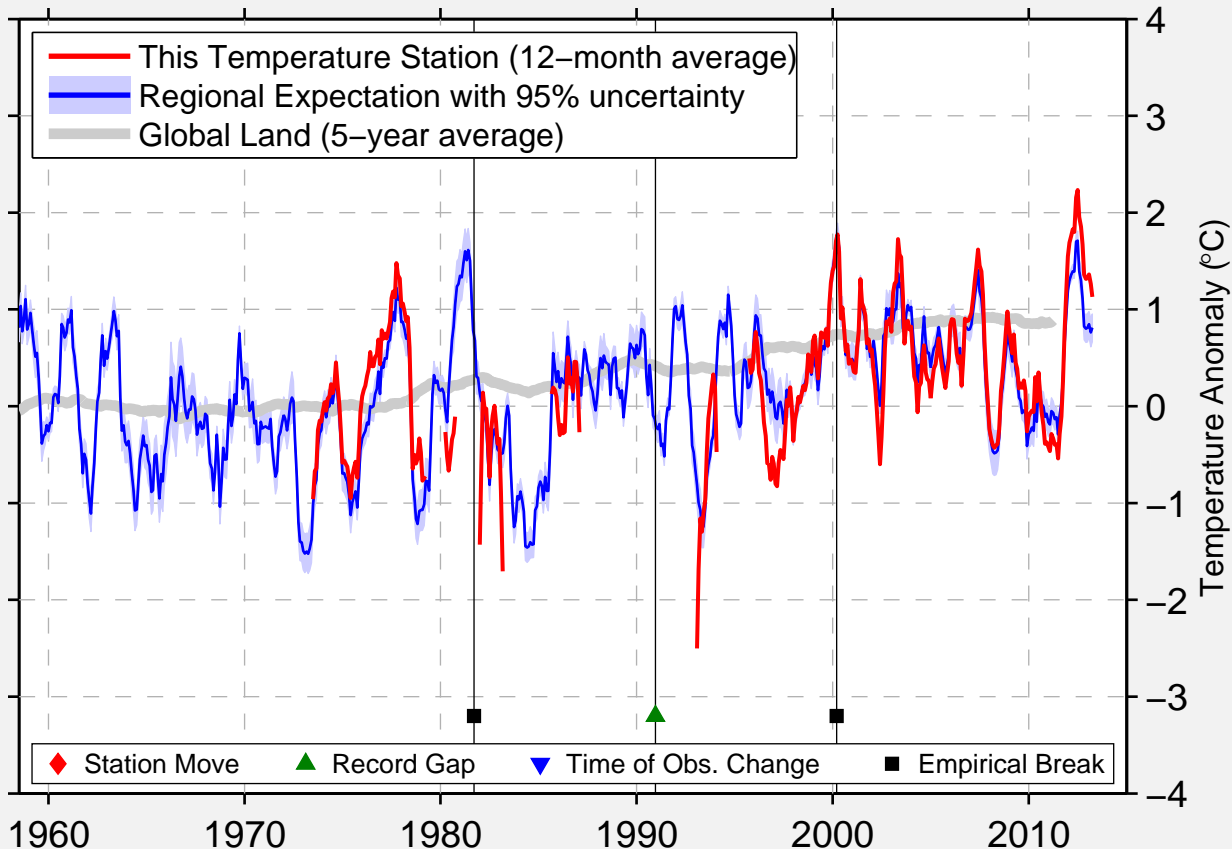

EVANSTON UINTA CO BURNS FIELD

41.270 N, 111.032 W (United States)

Data Quality Controlled and Aligned at Breakpoints

Berkeley Earth