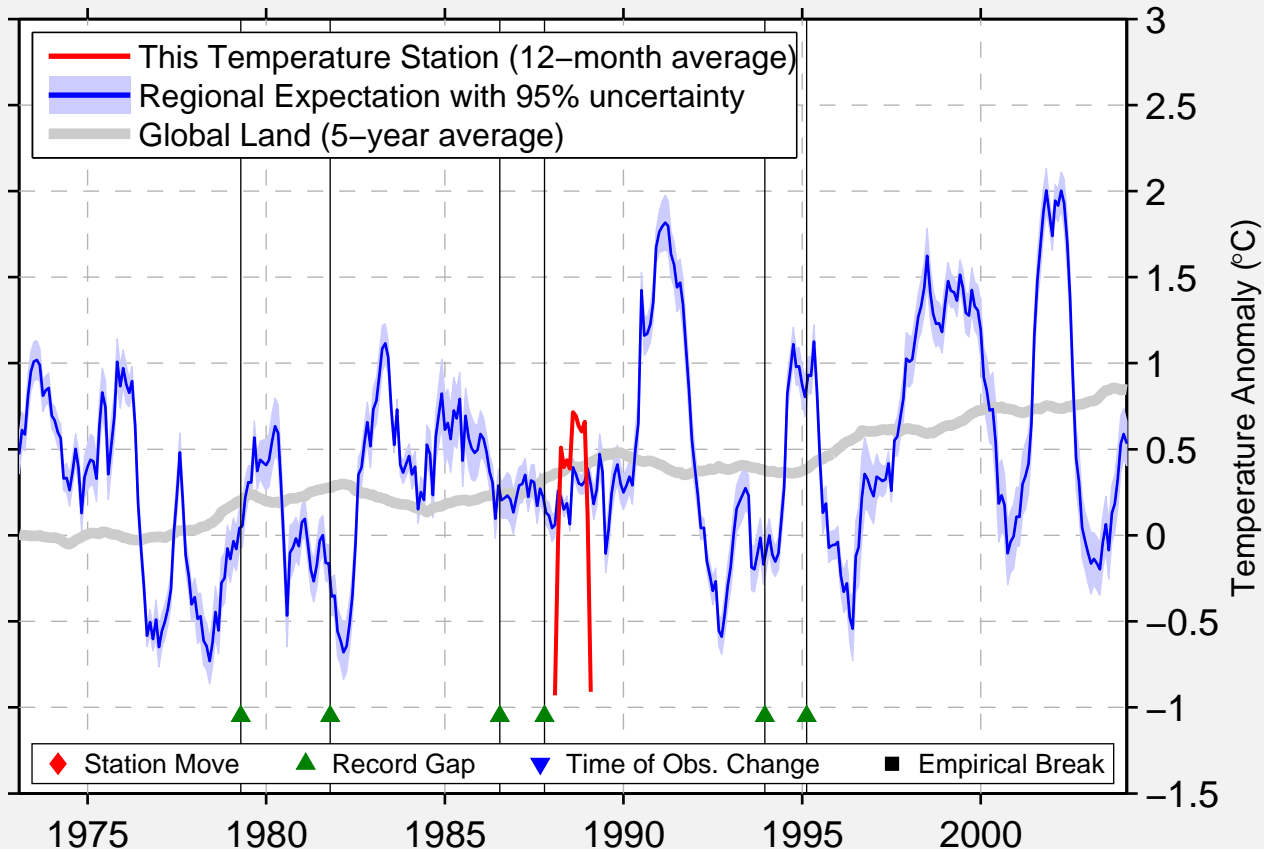

NEW HAVEN (CGS)

41.267 N, 72.900 W (United States)

Data Quality Controlled and Aligned at Breakpoints

Berkeley Earth