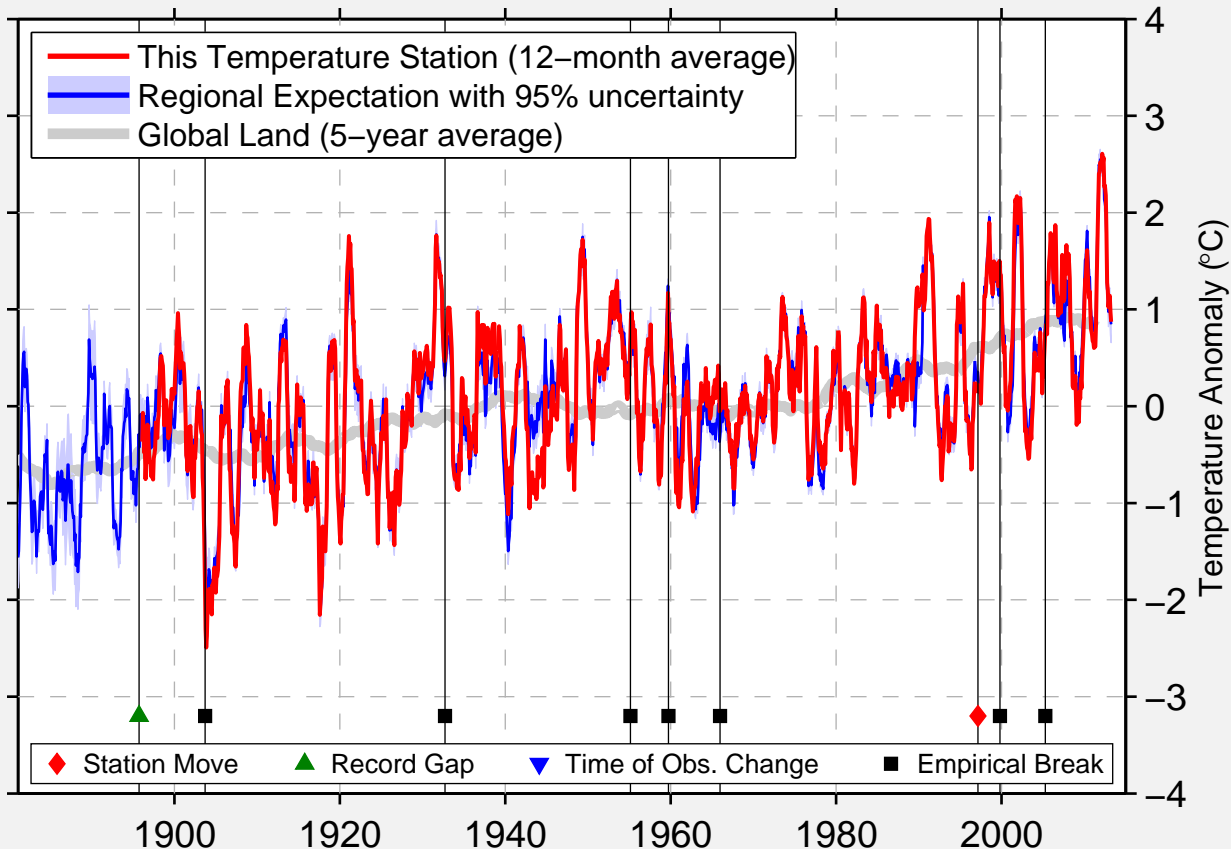

# YORKTOWN HEIGHTS 1 W

41.266 N, 73.798 W (United States)

Data Quality Controlled and Aligned at Breakpoints

Berkeley Earth