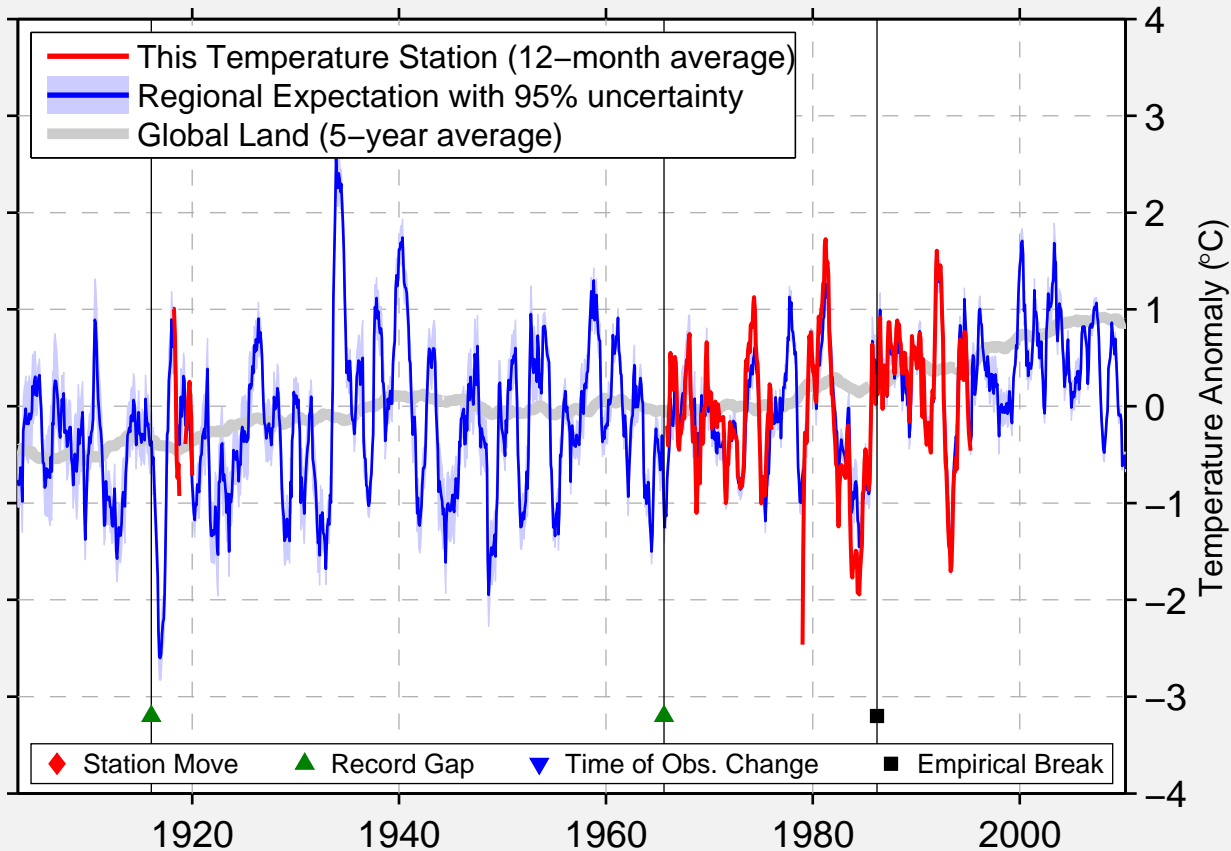

# METROPOLIS (1)

41.258 N, 115.033 W (United States)

Data Quality Controlled and Aligned at Breakpoints

Berkeley Earth