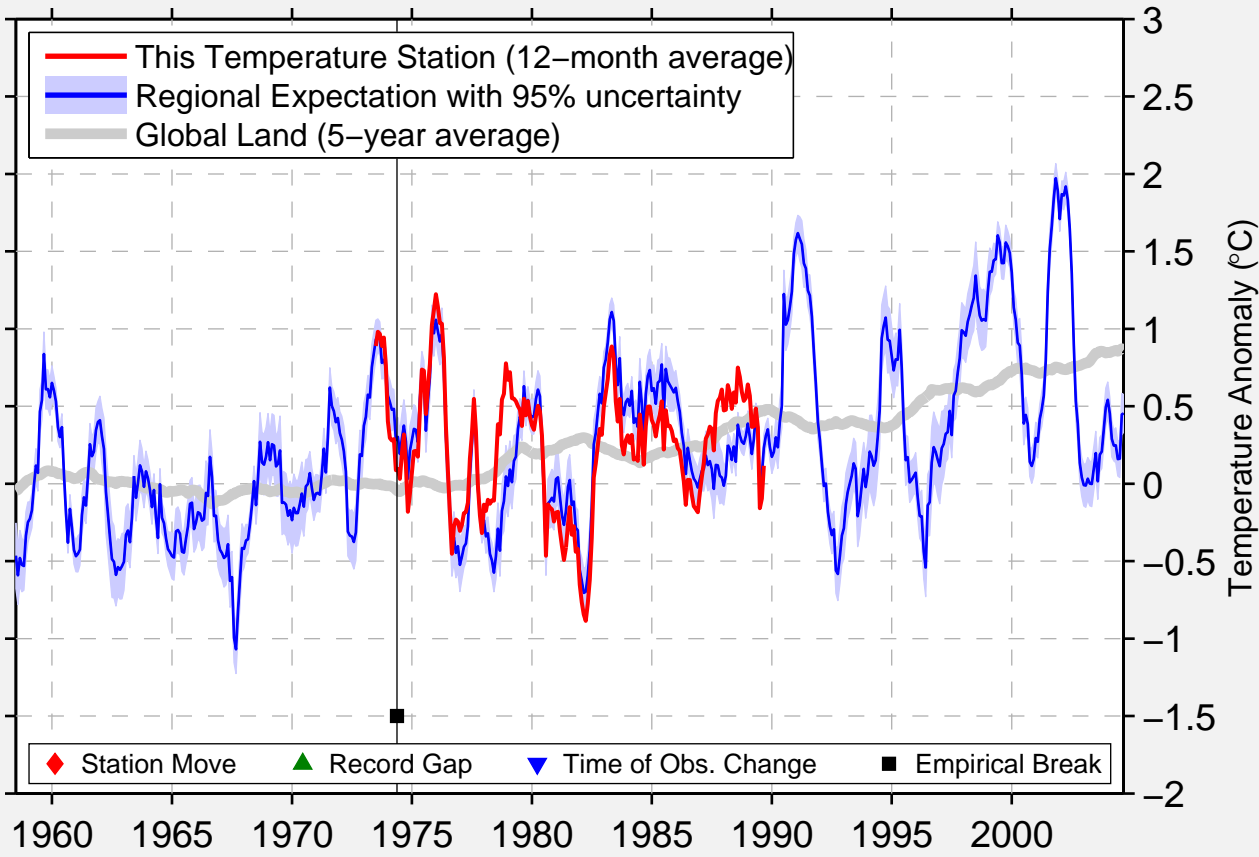

OTIS ANGB

41.253 N, 70.061 W (United States)

◆ Station Move ▲ Record Gap ▼ Time of Obs. Change ■ Empirical Break