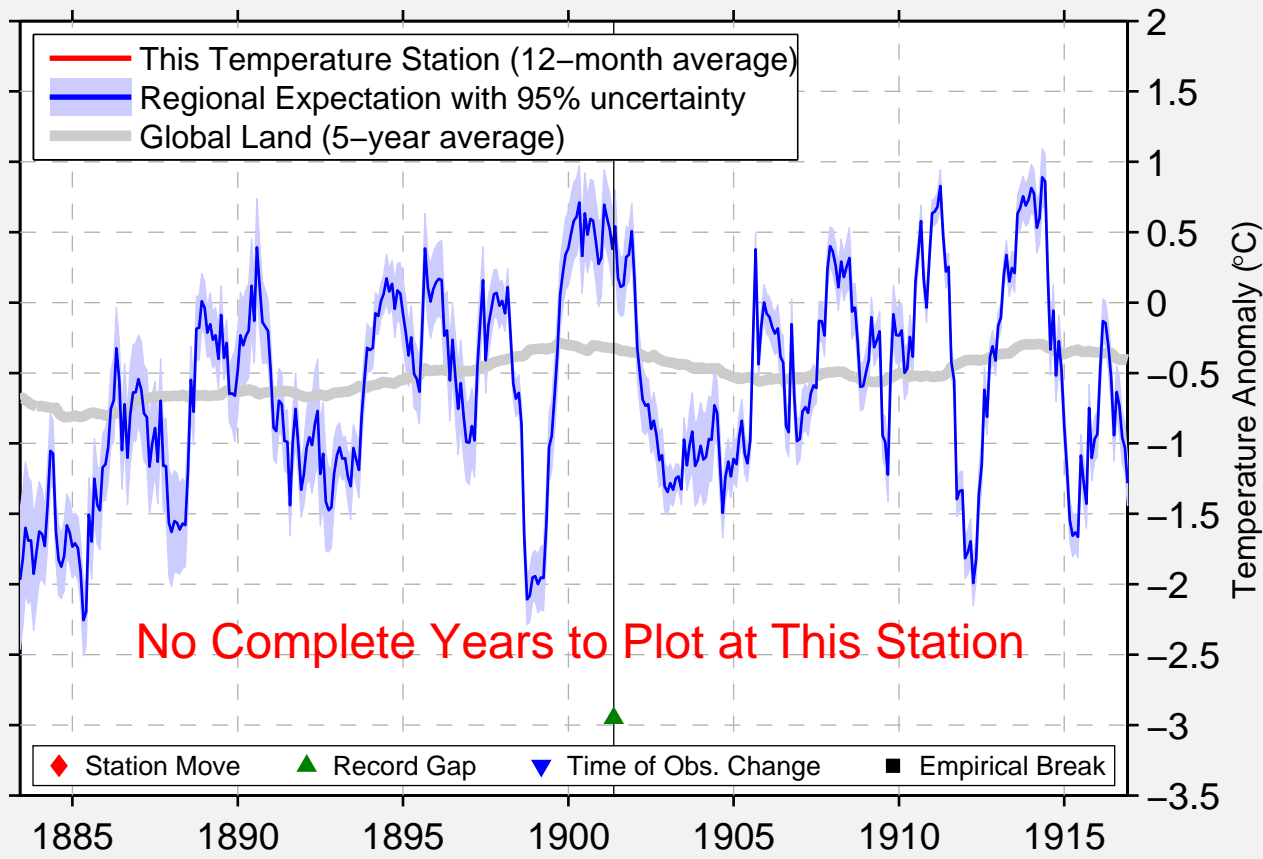

# DANNEBROG

41.250 N, 97.133 W (United States)

No Complete Years to Plot at This Station

◆ Station Move    ▲ Record Gap    ▼ Time of Obs. Change    ■ Empirical Break