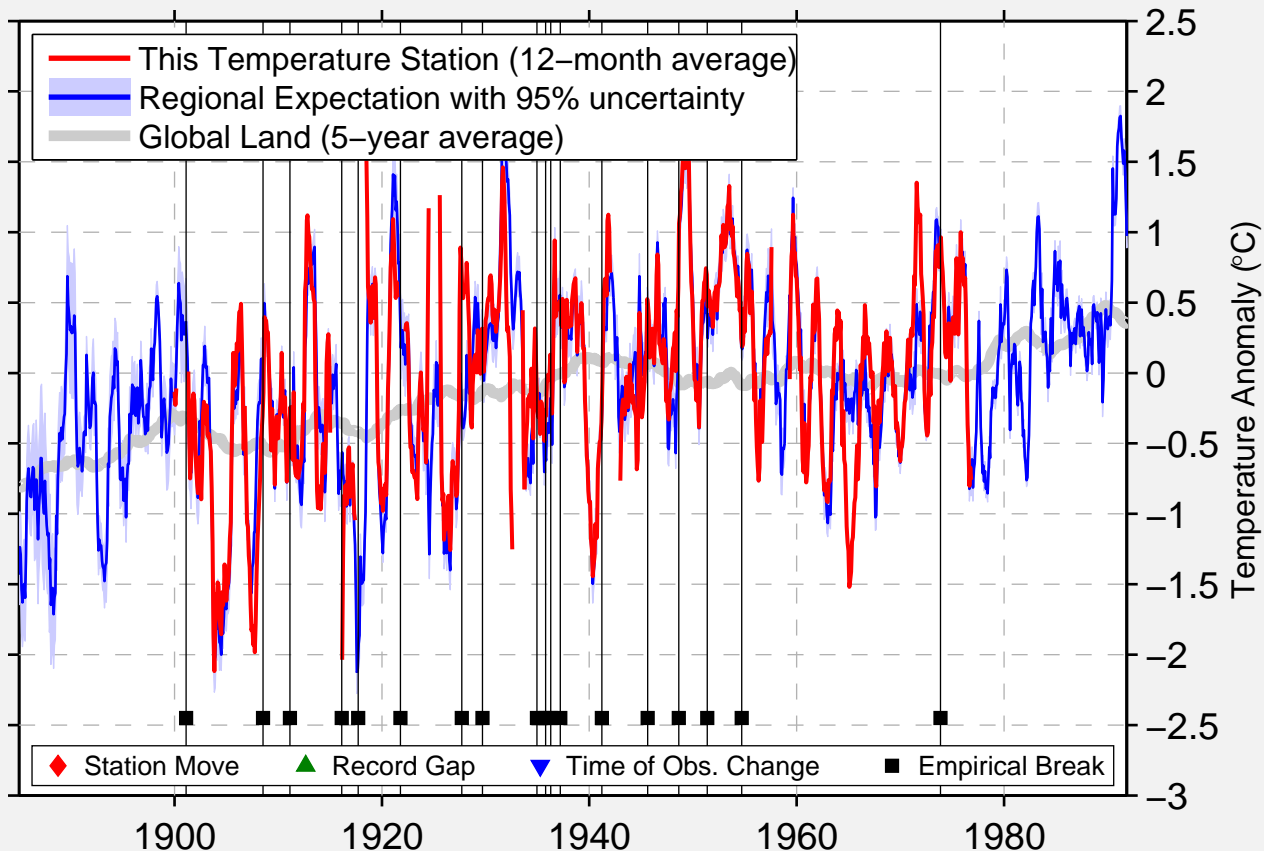

# BEDFORD HILLS

41.233 N, 73.717 W (United States)

Data Quality Controlled and Aligned at Breakpoints

Berkeley Earth