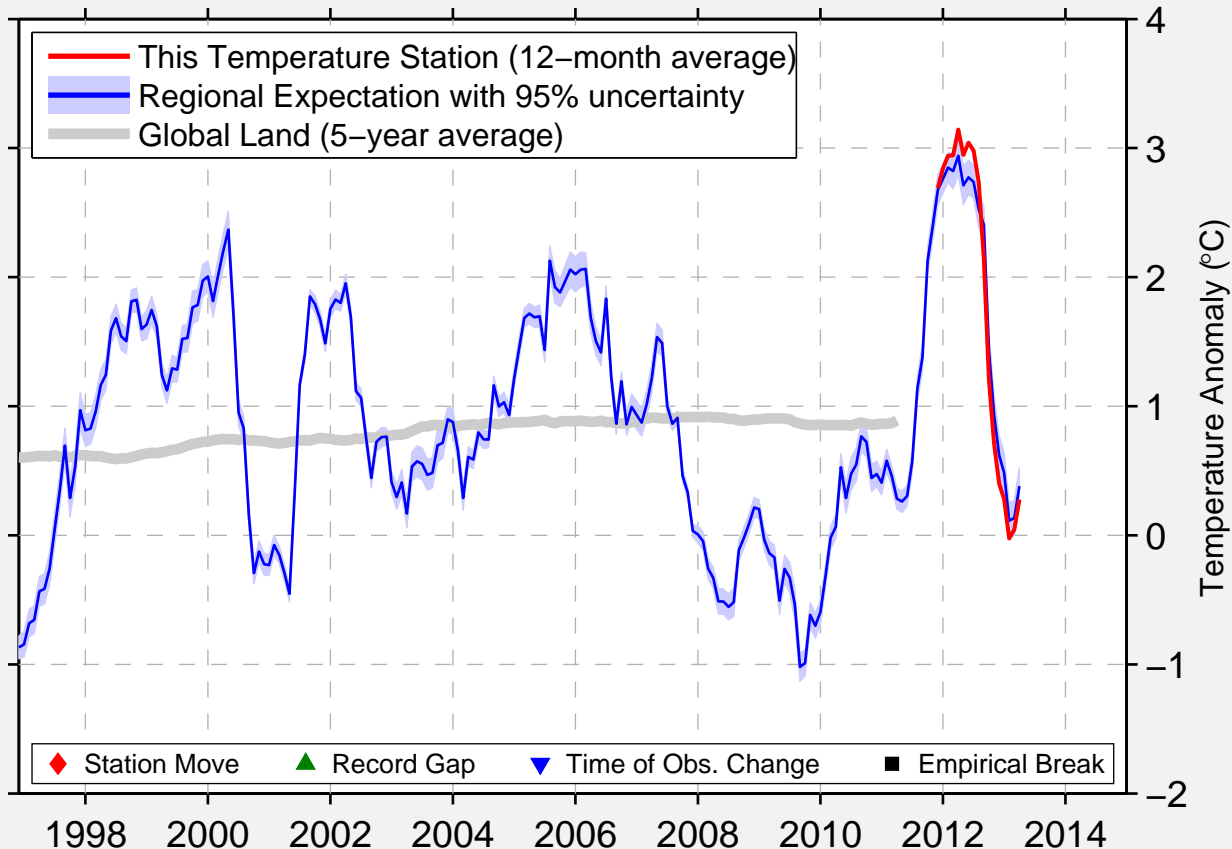

# WAHOO MUNI

41.233 N, 96.600 W (United States)

Data Quality Controlled and Aligned at Breakpoints

Berkeley Earth