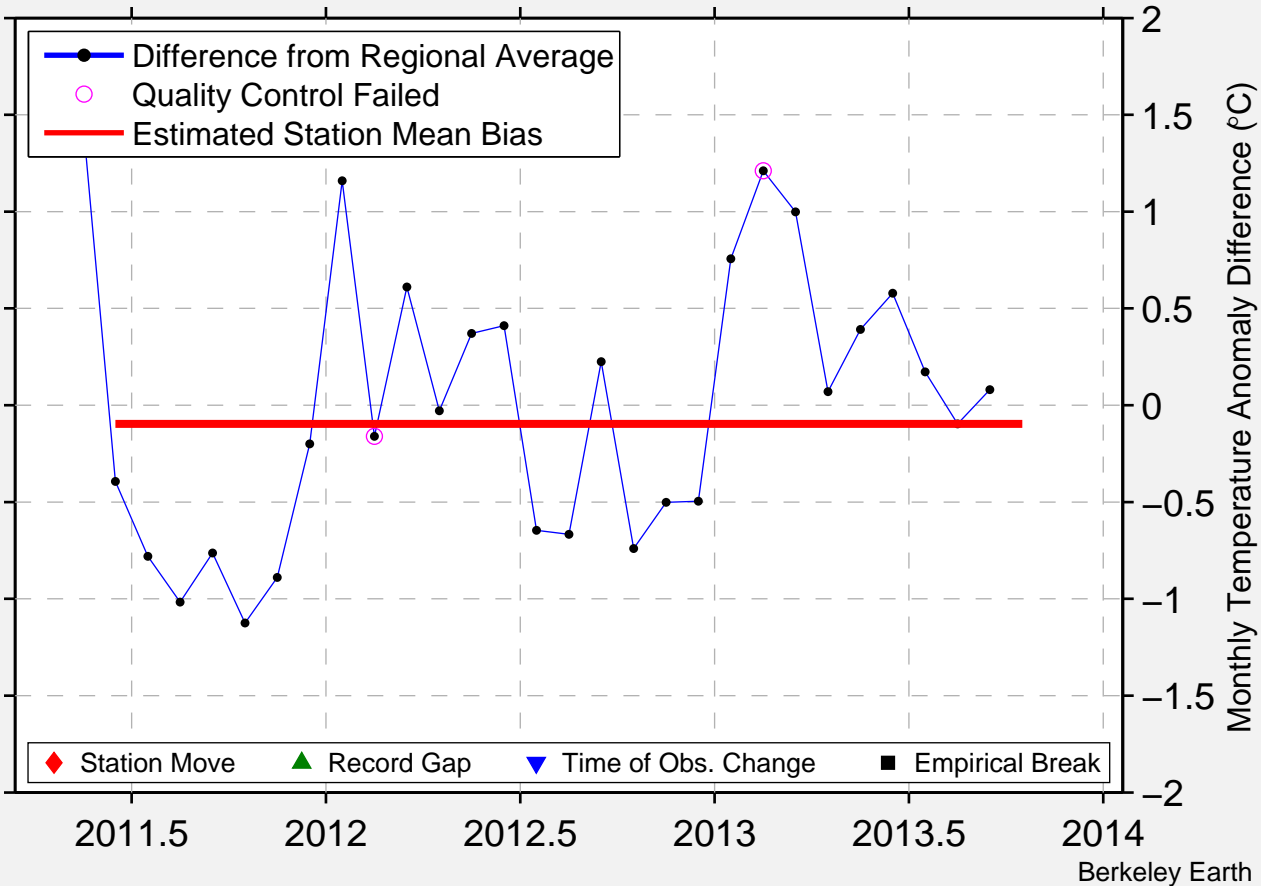

WAHOO MUNI

Difference of Station Temperature Data from Regional Average

◆ Station Move ▲ Record Gap ▼ Time of Obs. Change ■ Empirical Break