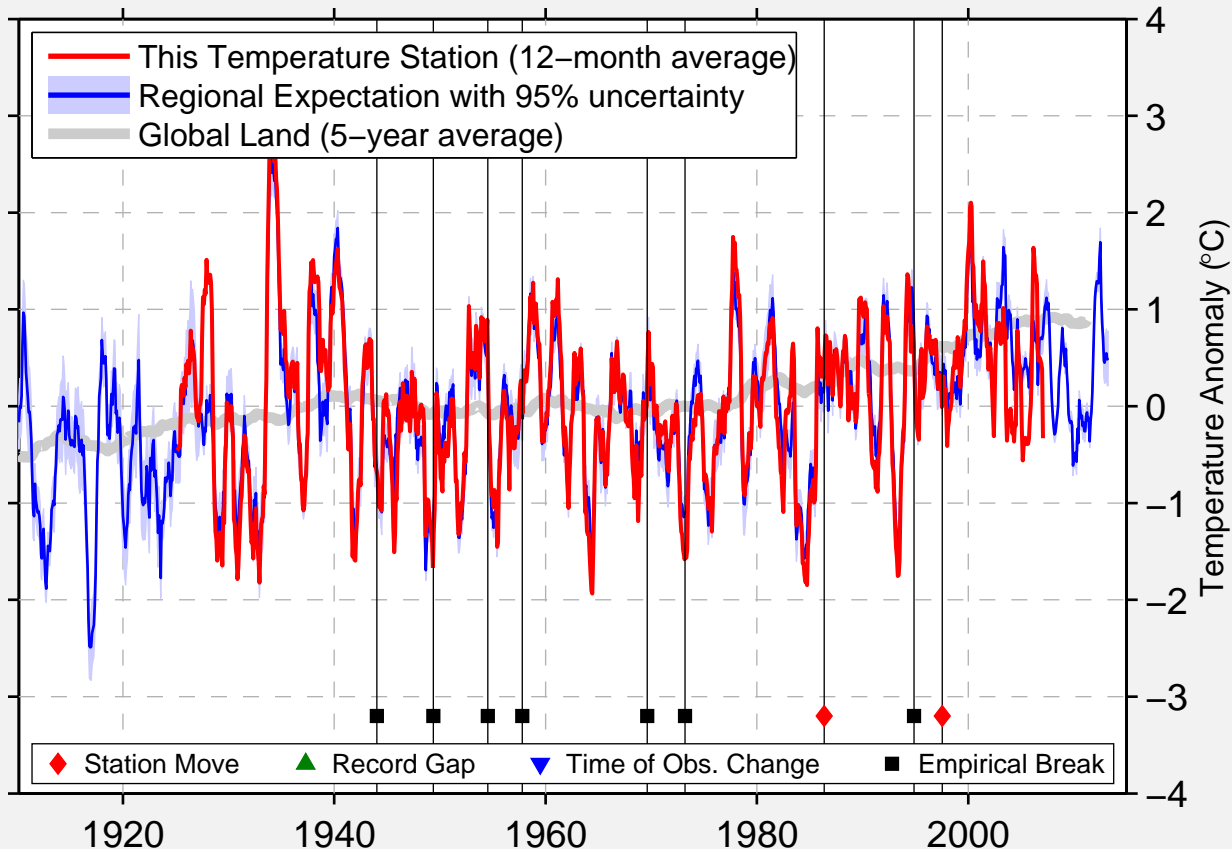

OGDEN SUGAR FACTORY

41.232 N, 112.028 W (United States)

Data Quality Controlled and Aligned at Breakpoints

Berkeley Earth