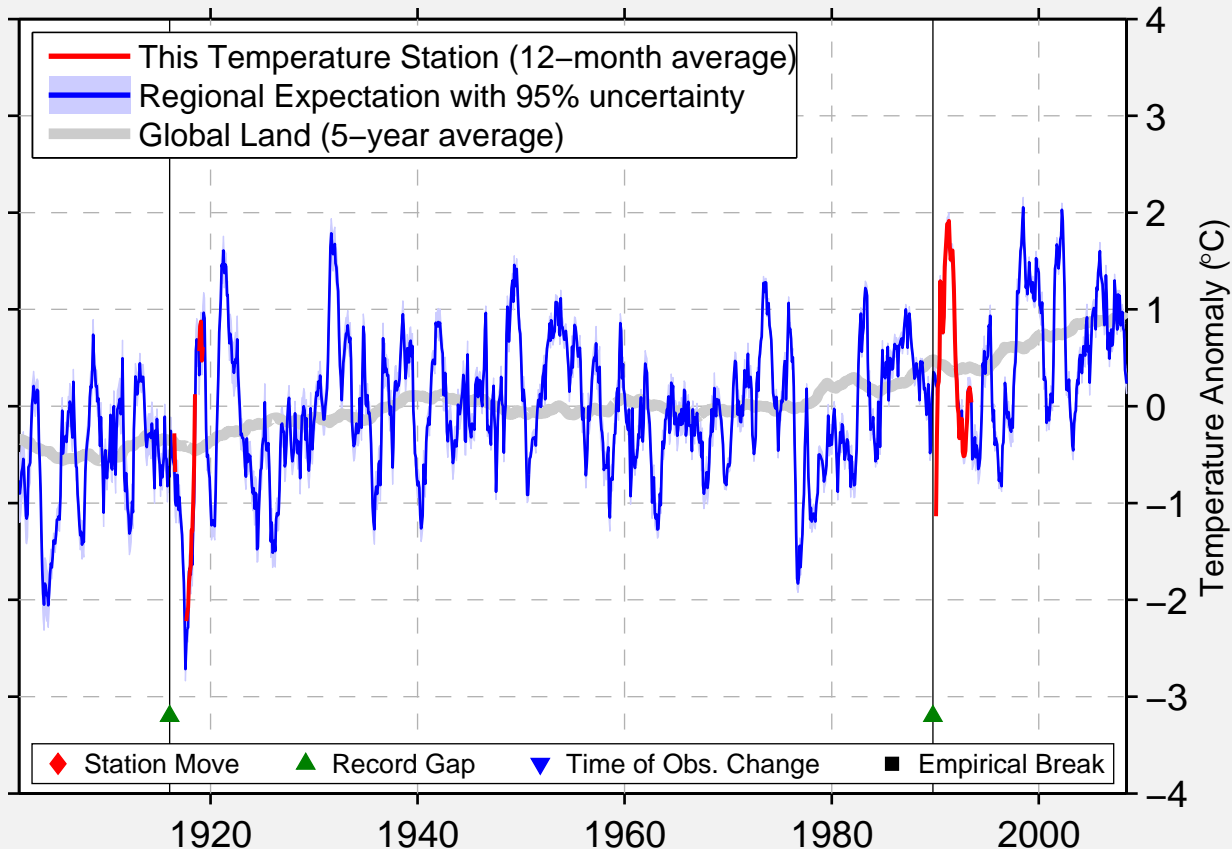

# WARREN PUBLIC SERVICE C

41.225 N, 80.808 W (United States)

Data Quality Controlled and Aligned at Breakpoints

Berkeley Earth