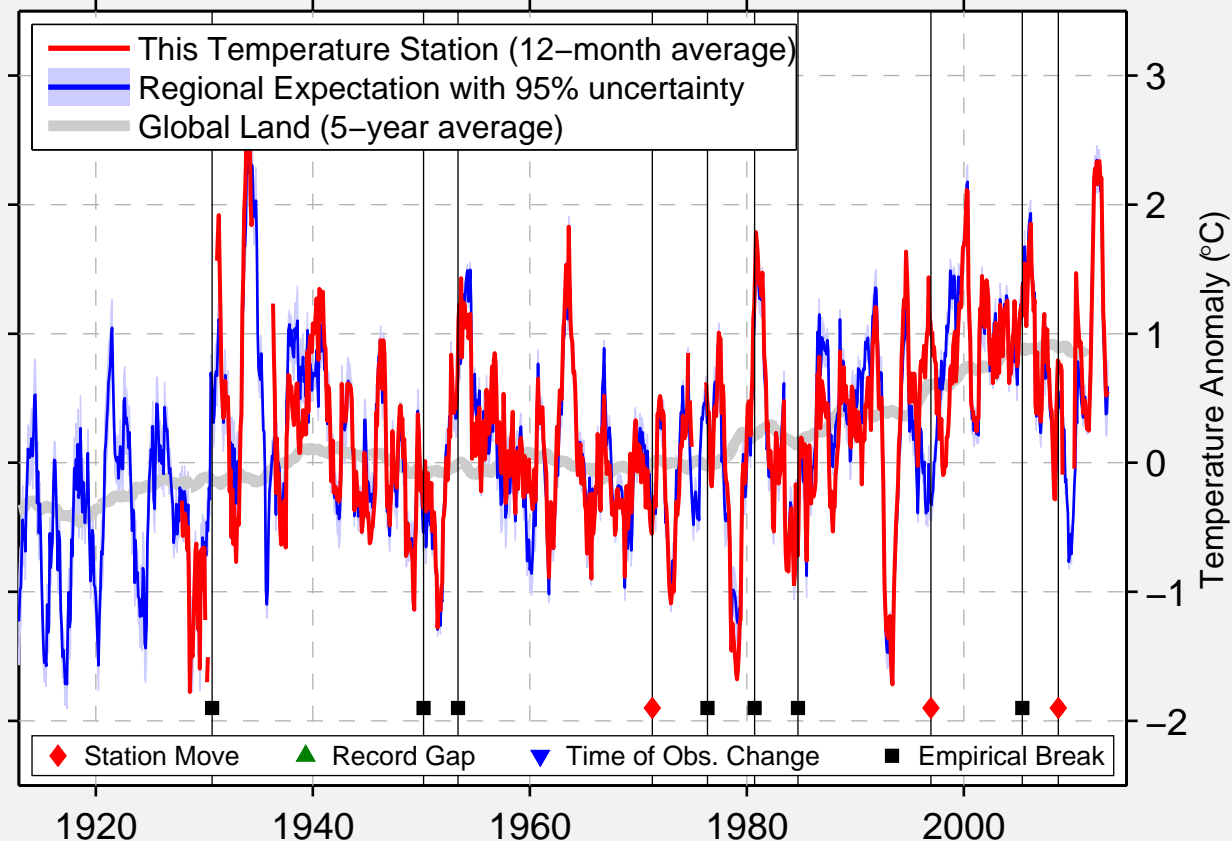

SIDNEY 6 NNW

41.219 N, 103.017 W (United States)

Data Quality Controlled and Aligned at Breakpoints

Berkeley Earth