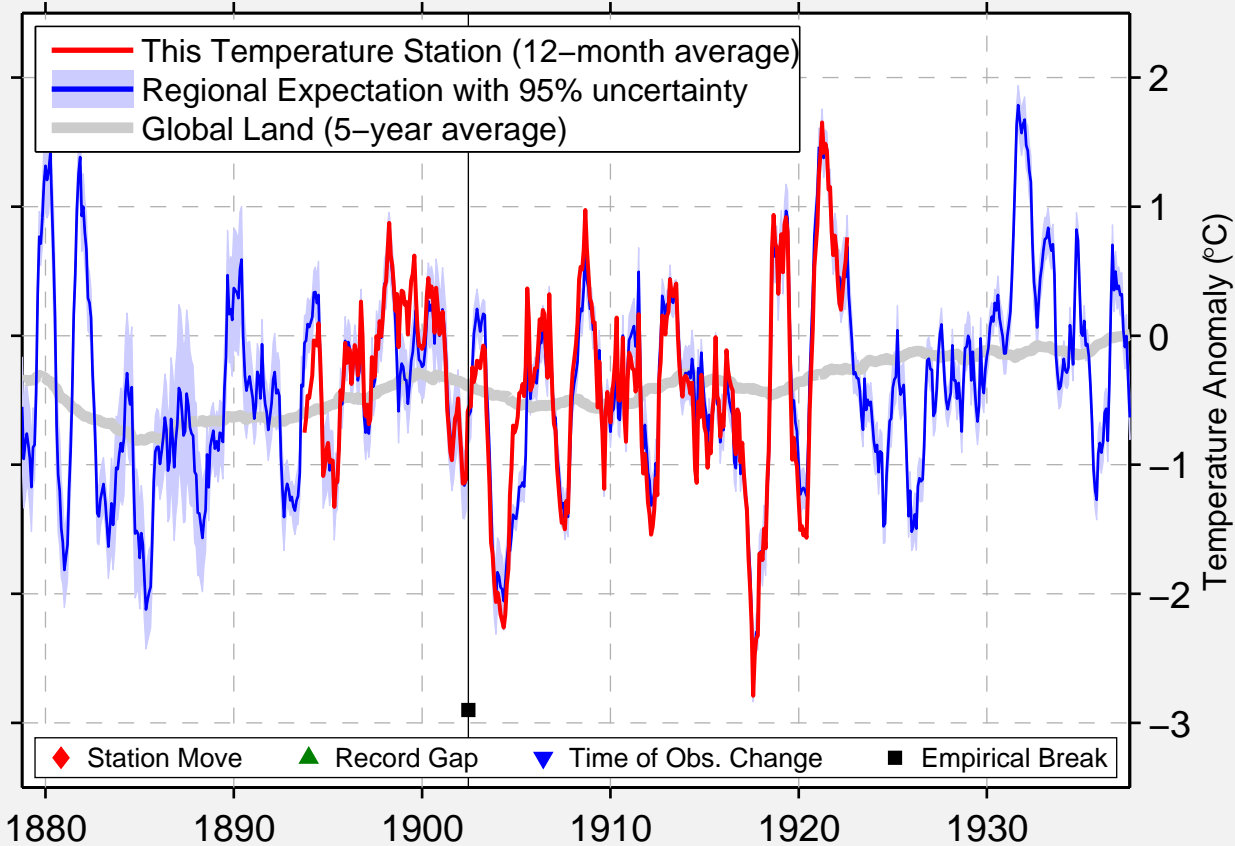

# NORTH ROYALTON

41.217 N, 81.750 W (United States)

Data Quality Controlled and Aligned at Breakpoints

Berkeley Earth