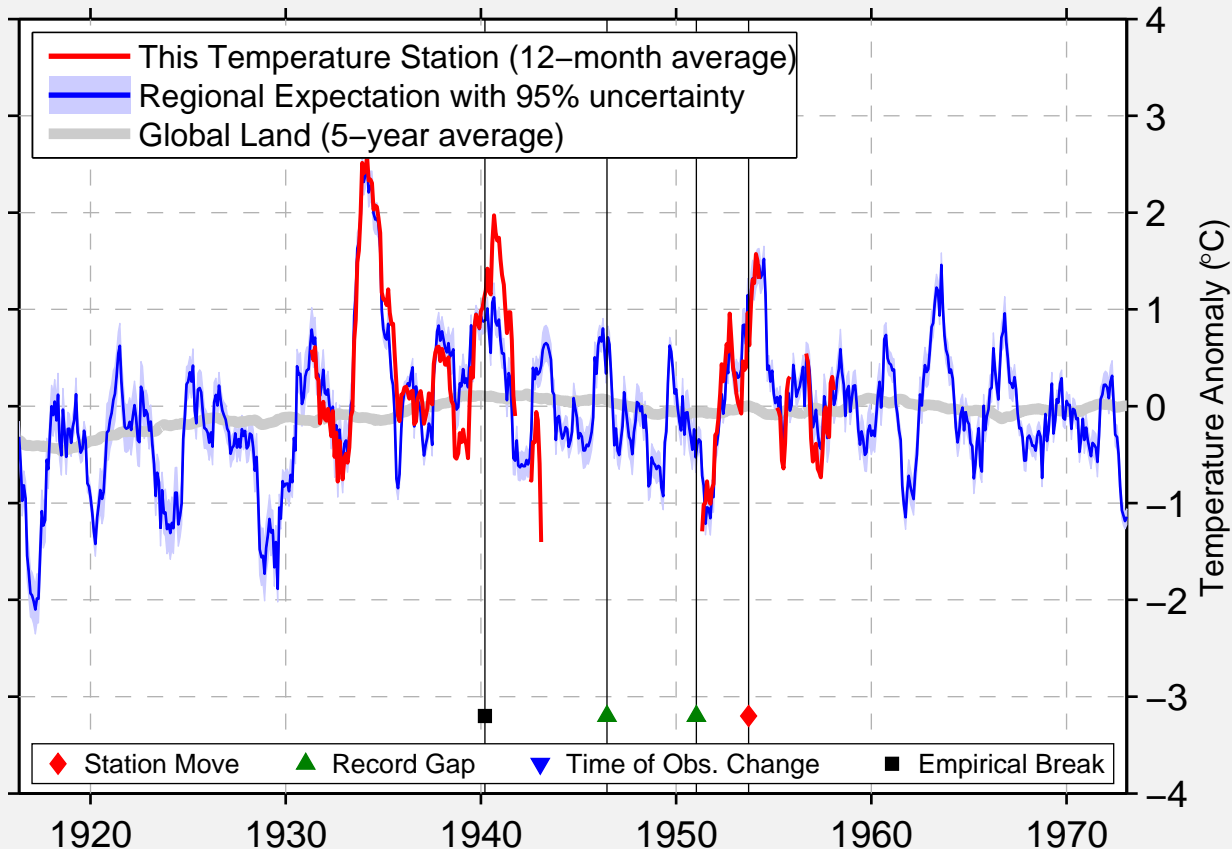

# POLE MOUNTAIN NURSERY

41.208 N, 105.392 W (United States)

Data Quality Controlled and Aligned at Breakpoints

Berkeley Earth