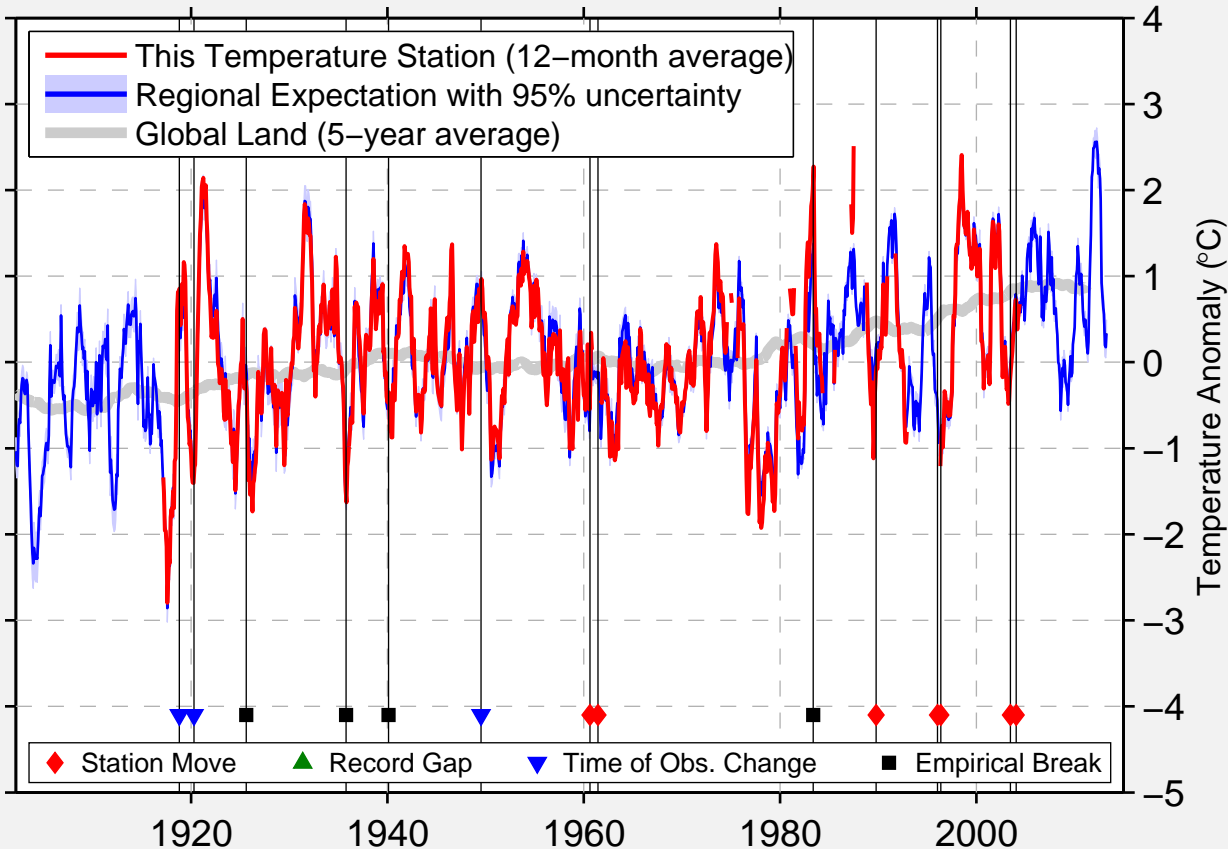

WHEATFIELD 3 WNW

41.200 N, 87.091 W (United States)

Data Quality Controlled and Aligned at Breakpoints

Berkeley Earth