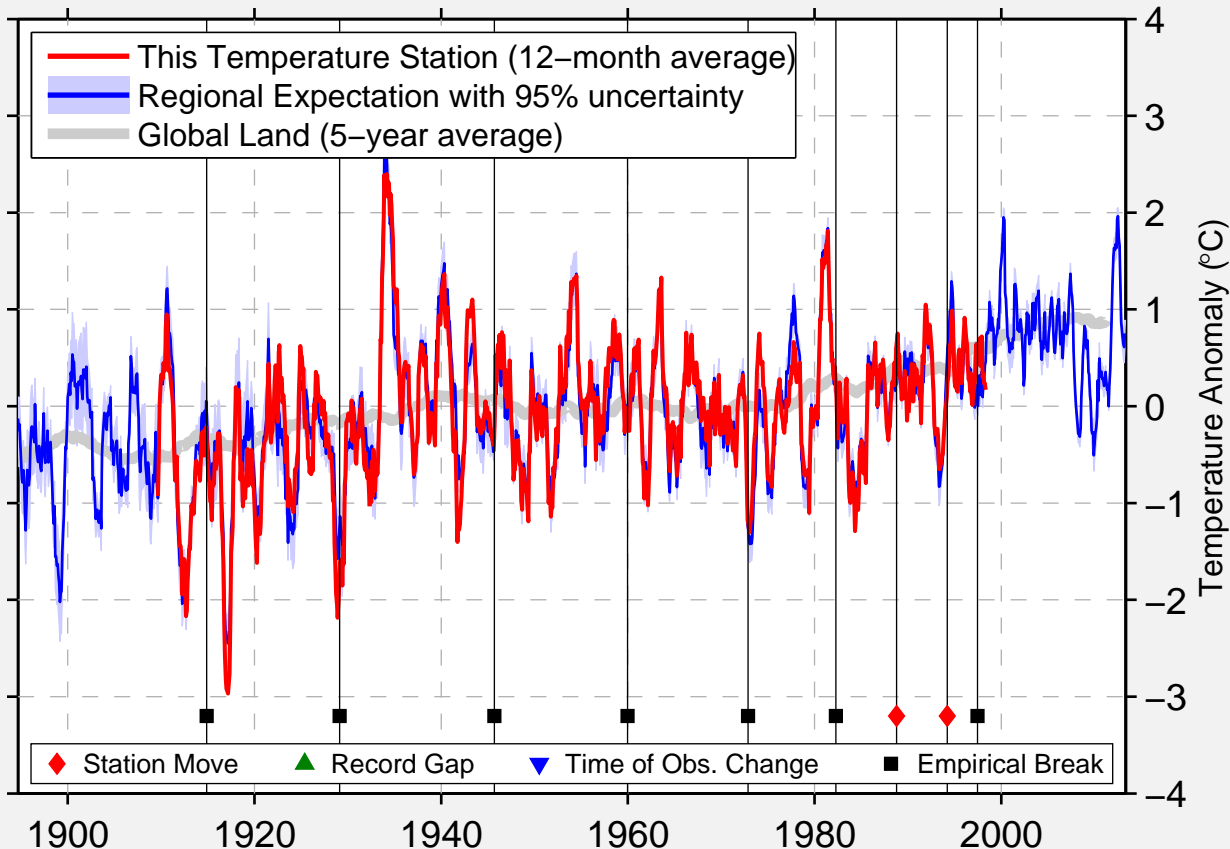

ENCAMPMENT, WY USA
41.183 N, 106.617 W (United States)

Data Quality Controlled and Aligned at Breakpoints

Berkeley Earth