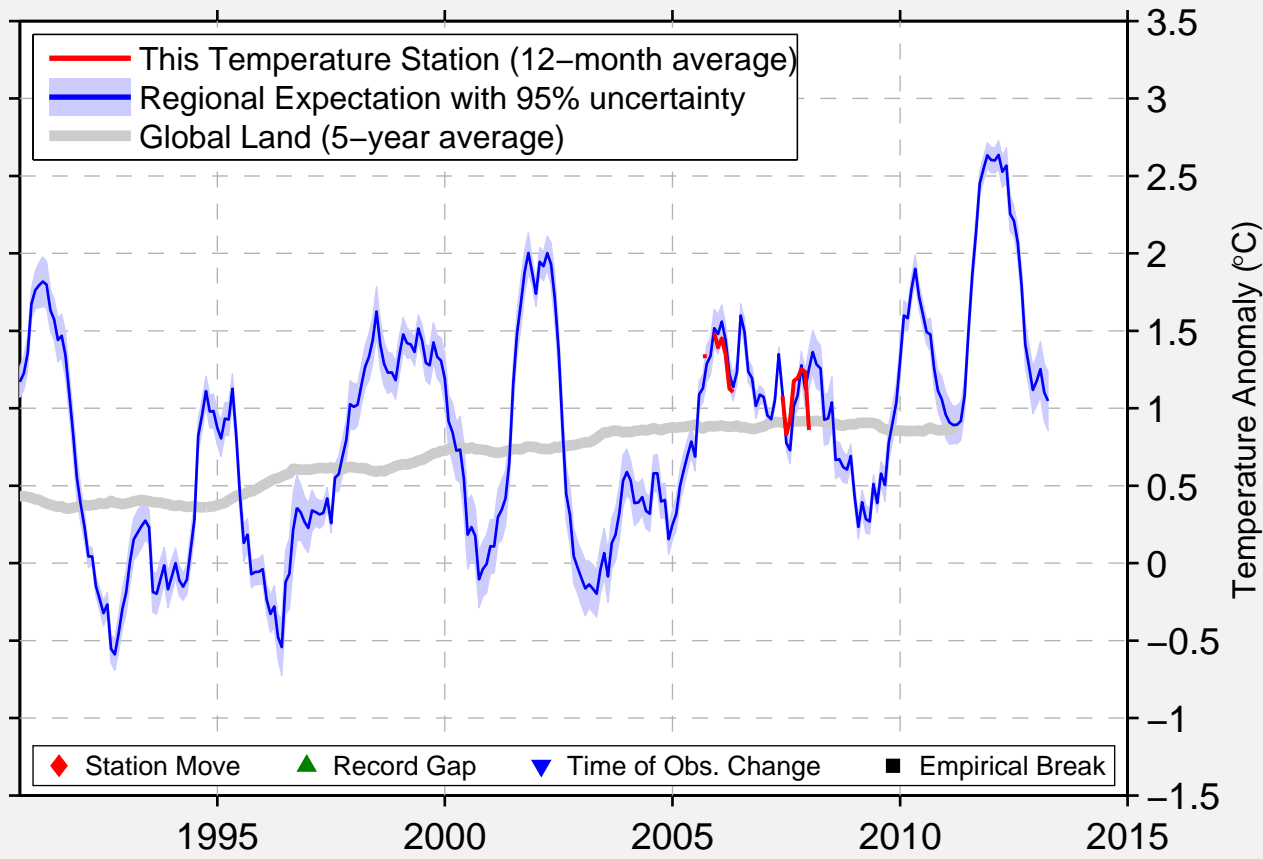

BRIDGEPORT TERMINAL

41.167 N, 73.183 W (United States)

Data Quality Controlled and Aligned at Breakpoints

Berkeley Earth