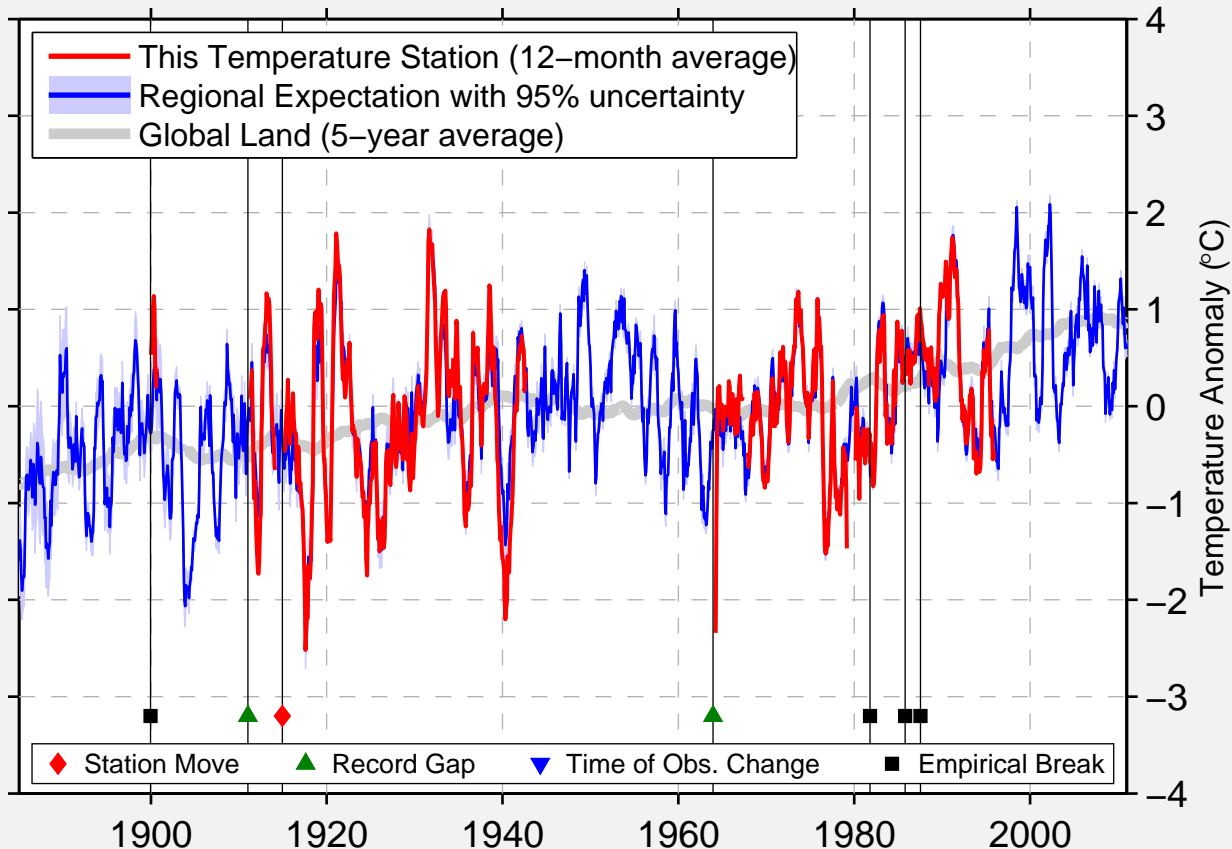

# BROOKVILLE SEWAGE PLT

41.158 N, 79.083 W (United States)

Data Quality Controlled and Aligned at Breakpoints

Berkeley Earth