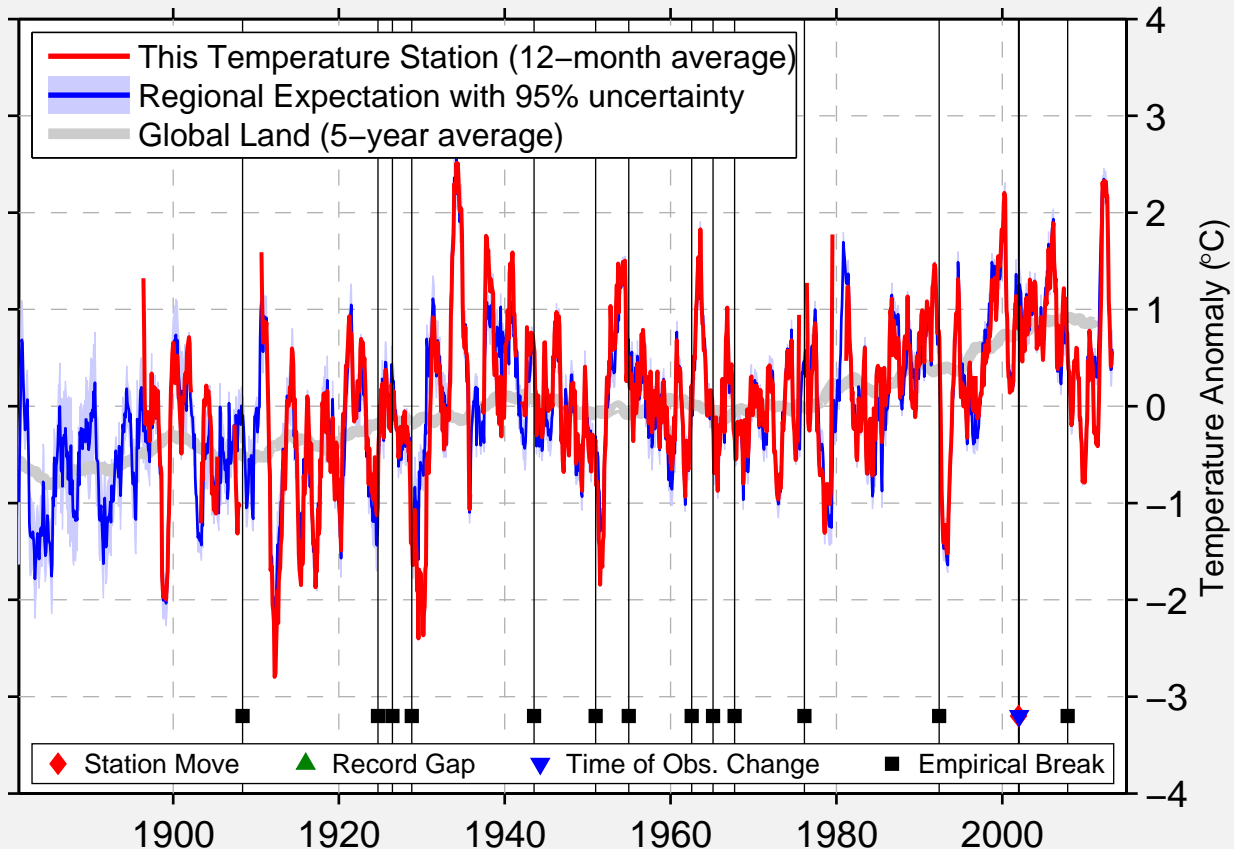

# LODGEPOLE

41.153 N, 102.631 W (United States)

Data Quality Controlled and Aligned at Breakpoints

Berkeley Earth