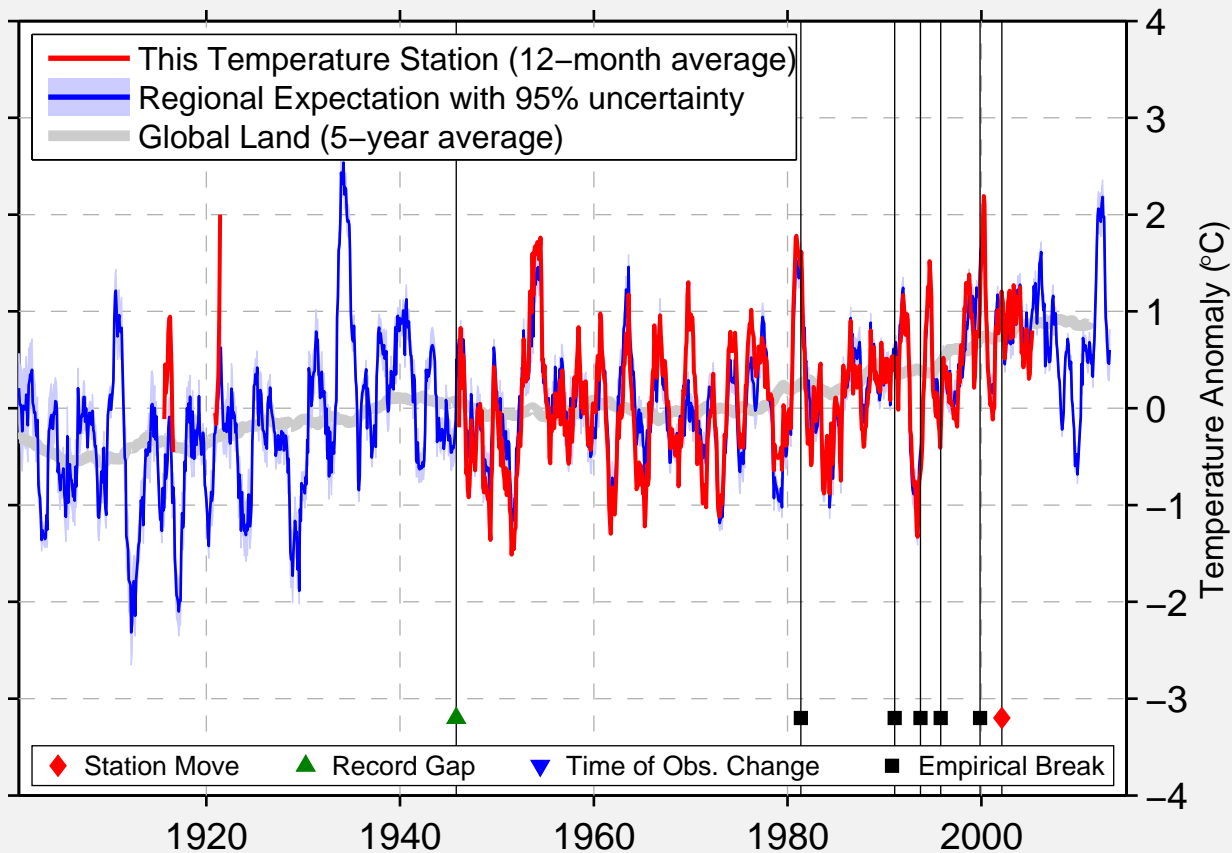

ARCHER

41.152 N, 104.658 W (United States)

Data Quality Controlled and Aligned at Breakpoints

Berkeley Earth