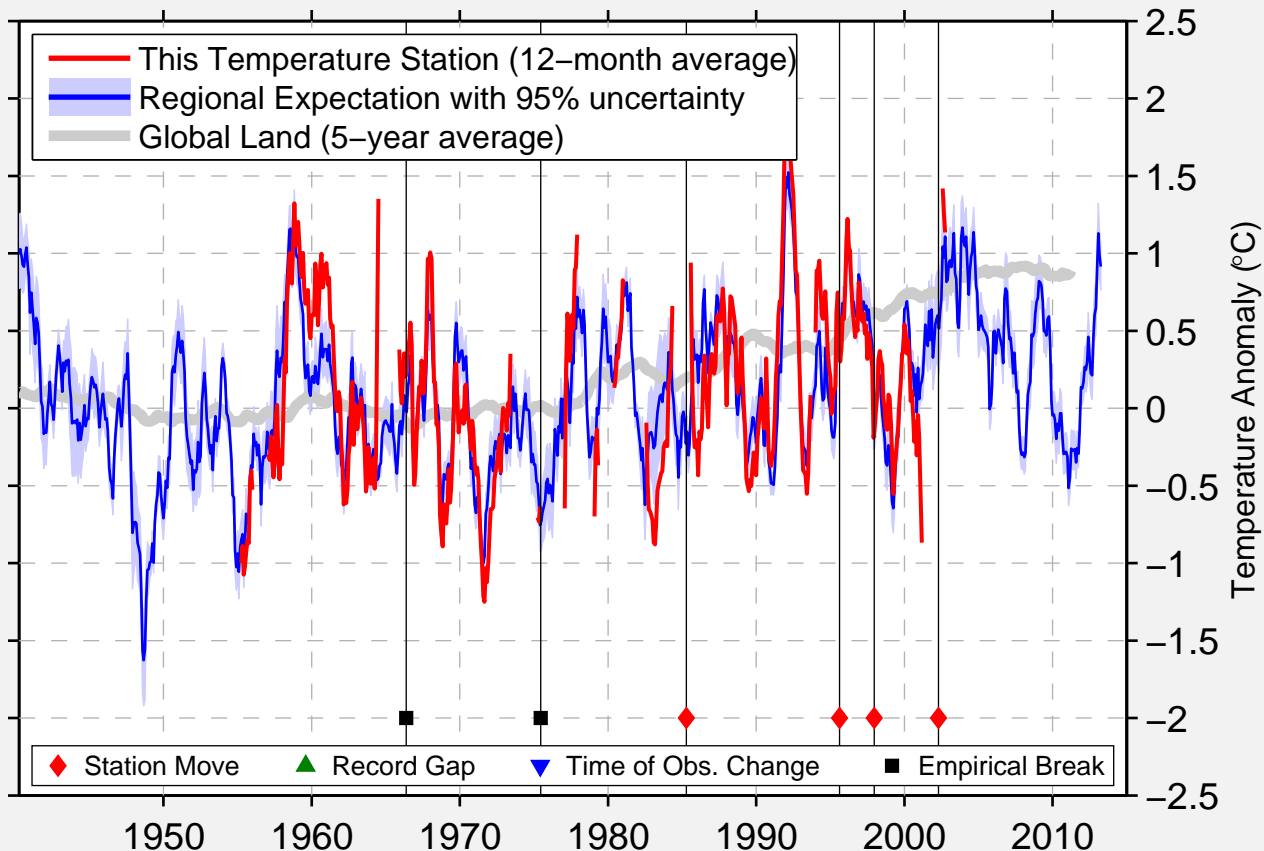

# CECILVILLE

41.142 N, 123.139 W (United States)

Data Quality Controlled and Aligned at Breakpoints

Berkeley Earth