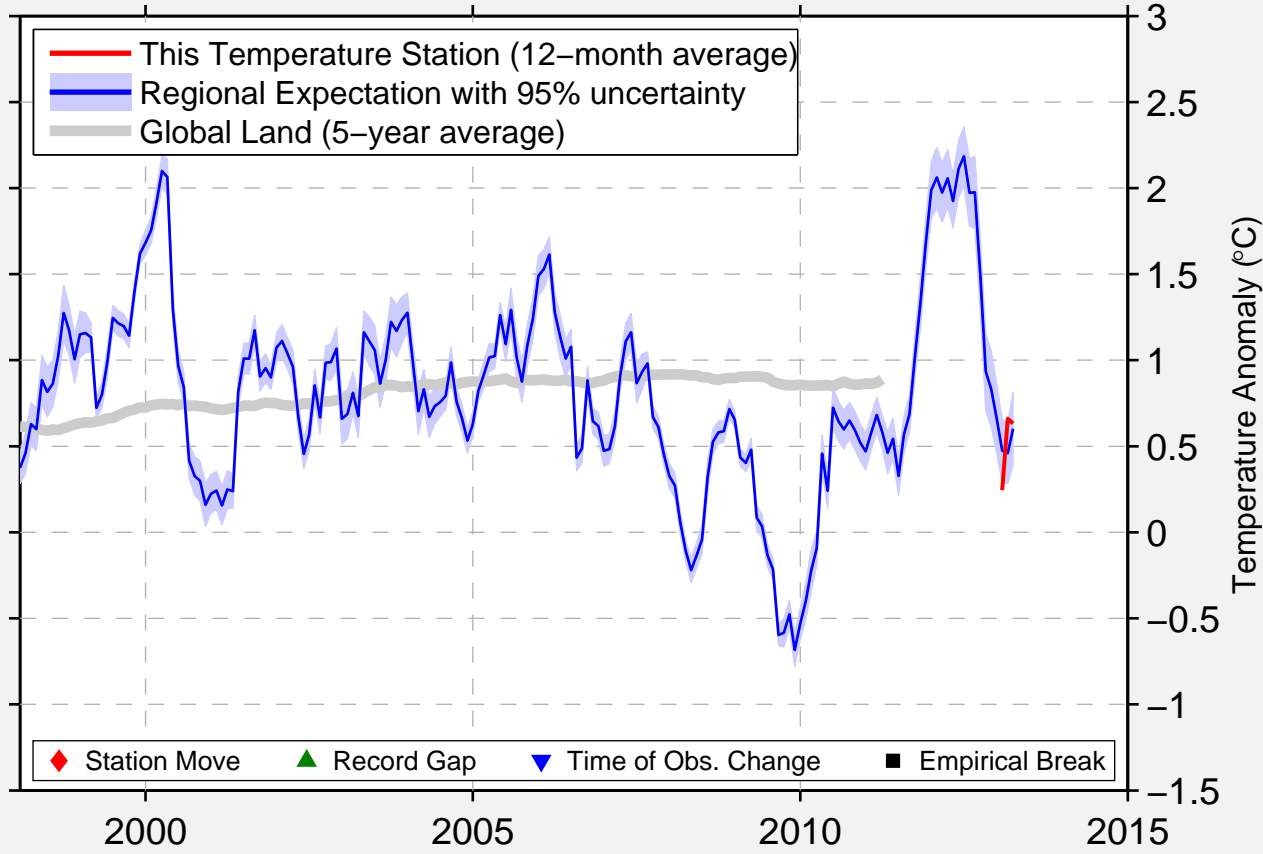

F E WARREN AFB HELIP

41.133 N, 104.867 W (United States)

Data Quality Controlled and Aligned at Breakpoints

Berkeley Earth