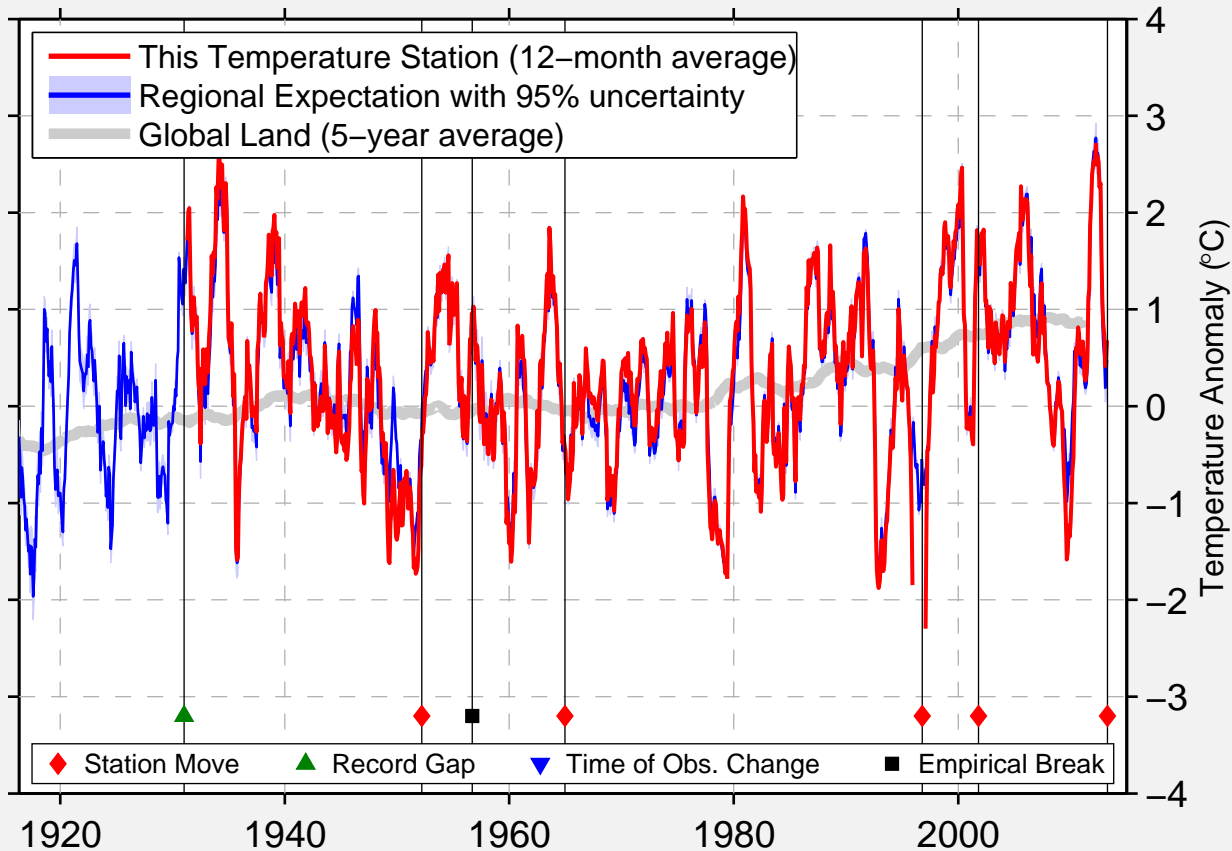

# CENTRAL CITY

41.117 N, 98.018 W (United States)

Data Quality Controlled and Aligned at Breakpoints

Berkeley Earth