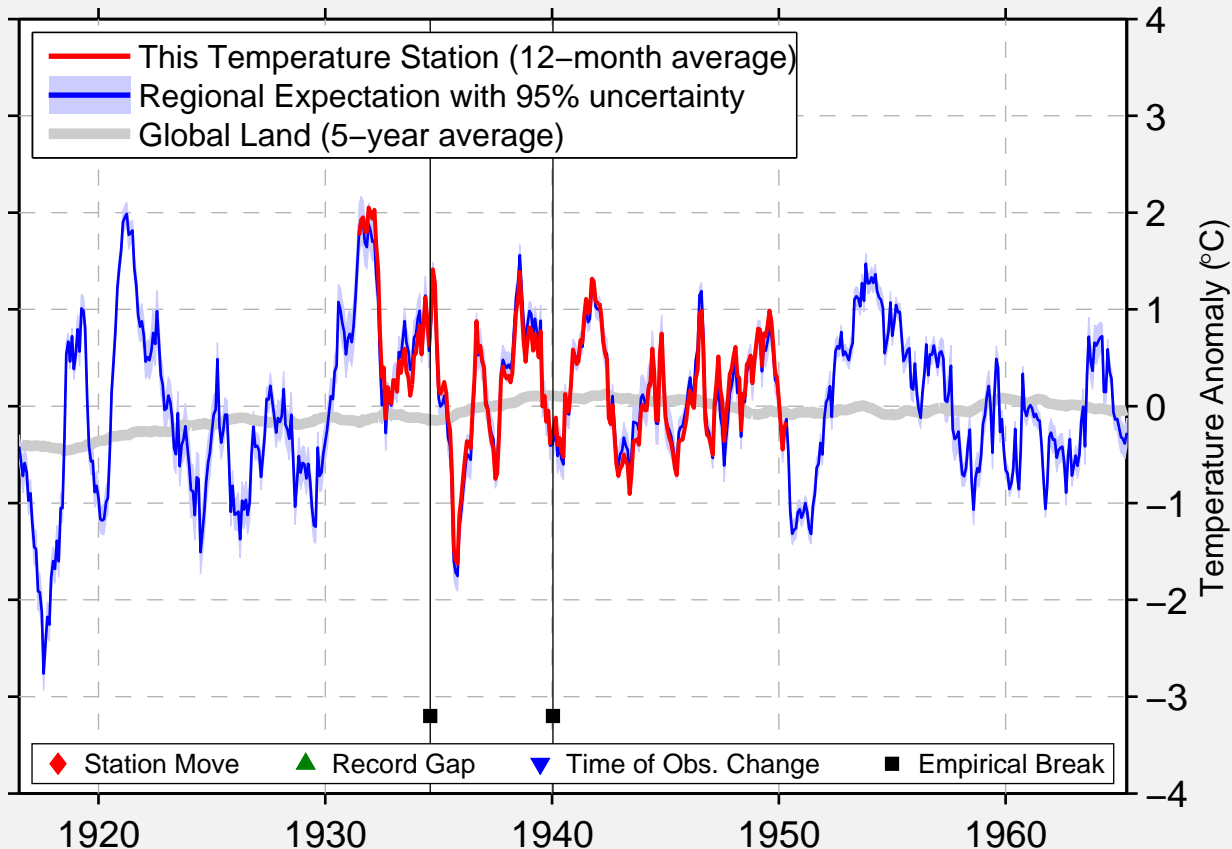

HENRY

41.116 N, 89.350 W (United States)

Data Quality Controlled and Aligned at Breakpoints

Berkeley Earth