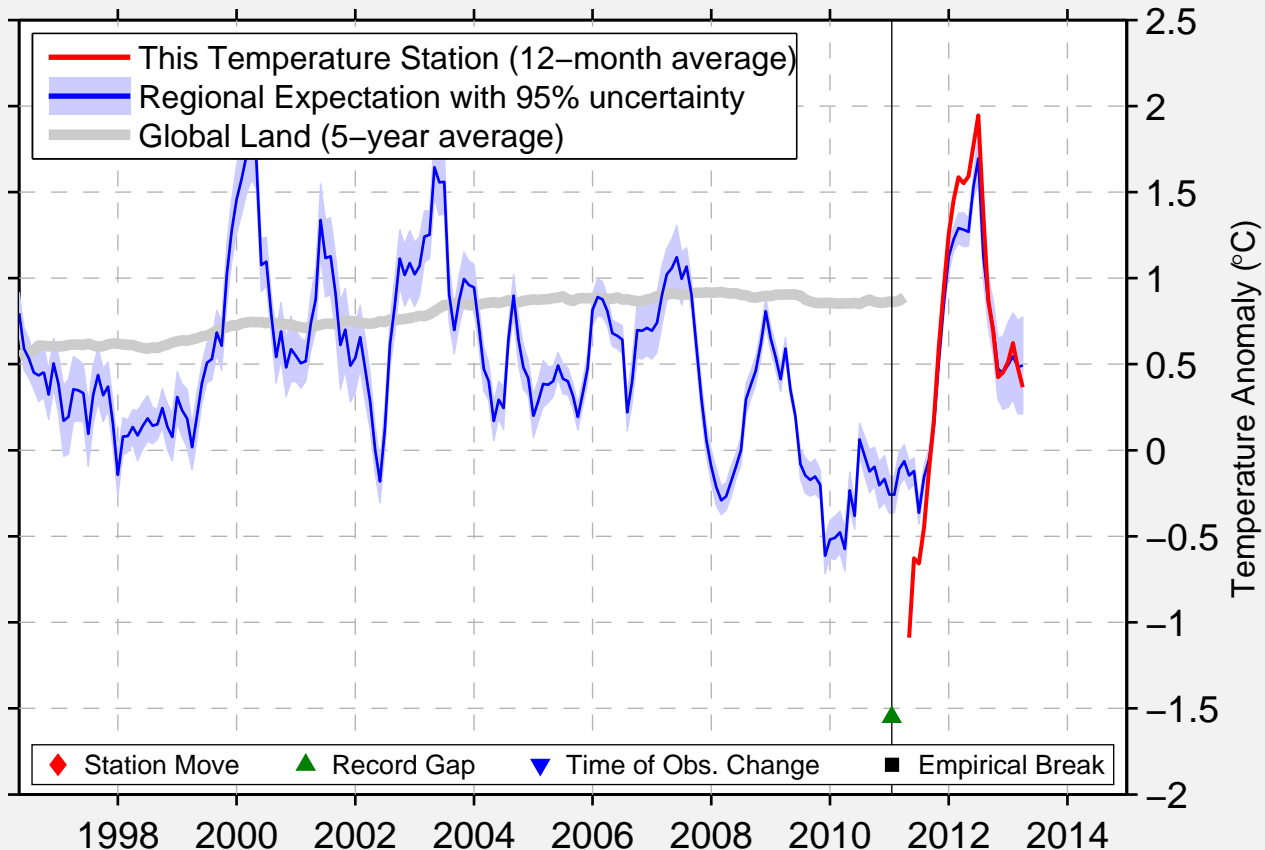

WEBER BASIN PUMP PL 3

41.109 N, 111.913 W (United States)

Data Quality Controlled and Aligned at Breakpoints

Berkeley Earth