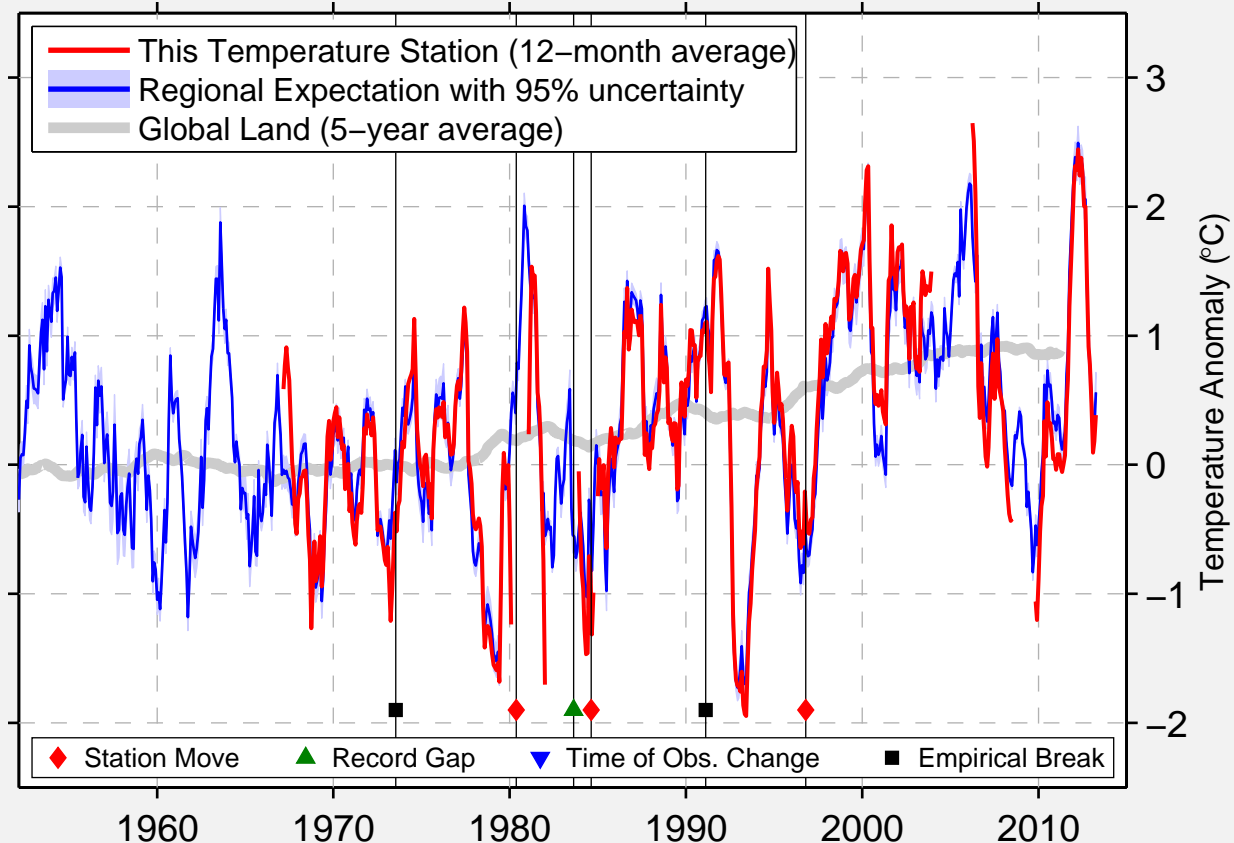

HERSHEY 5 SSE

41.106 N, 100.978 W (United States)

Data Quality Controlled and Aligned at Breakpoints

Berkeley Earth