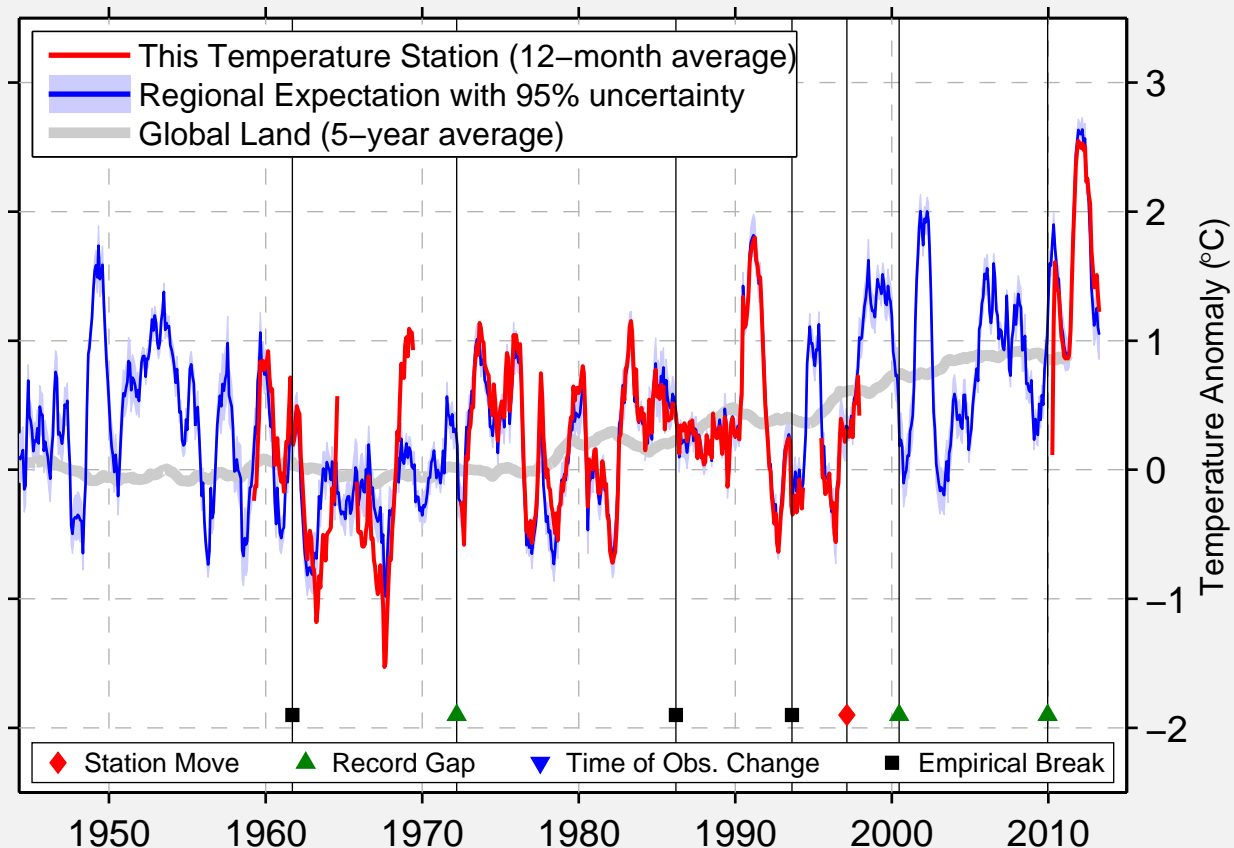

GREENPORT POWER HOUSE

41.102 N, 72.373 W (United States)

Data Quality Controlled and Aligned at Breakpoints

Berkeley Earth