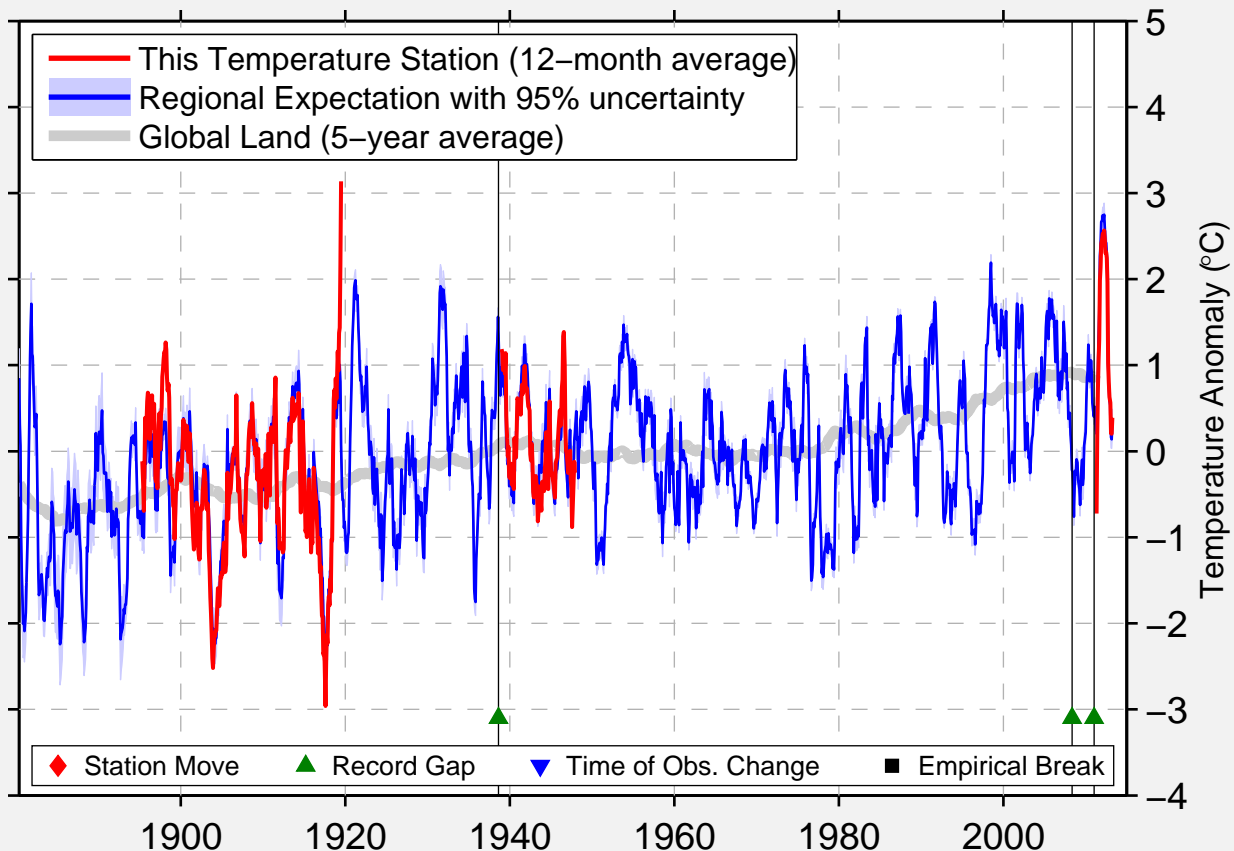

# STREATOR 3 SE

41.100 N, 88.817 W (United States)

Data Quality Controlled and Aligned at Breakpoints

Berkeley Earth