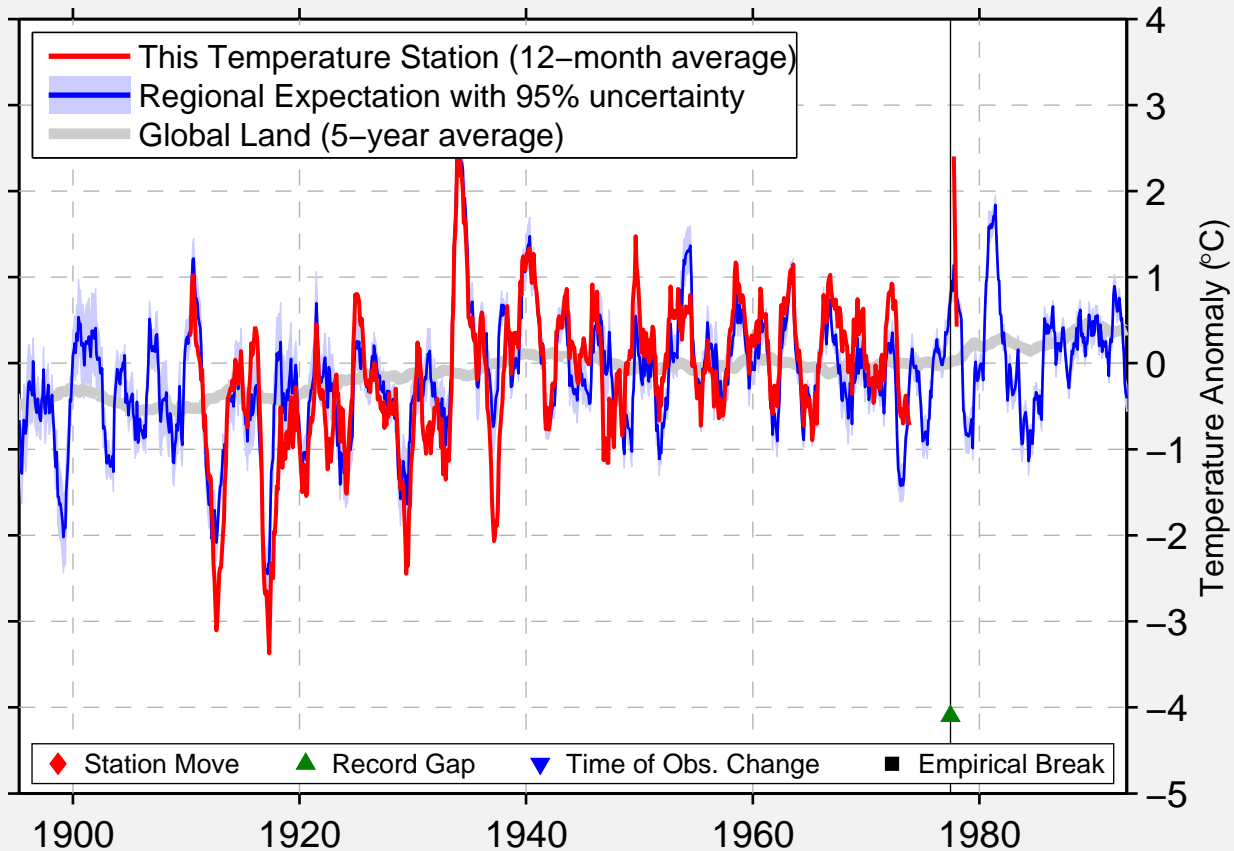

# FOXPARK,WY USA

41.083 N, 106.150 W (United States)

Data Quality Controlled and Aligned at Breakpoints

Berkeley Earth