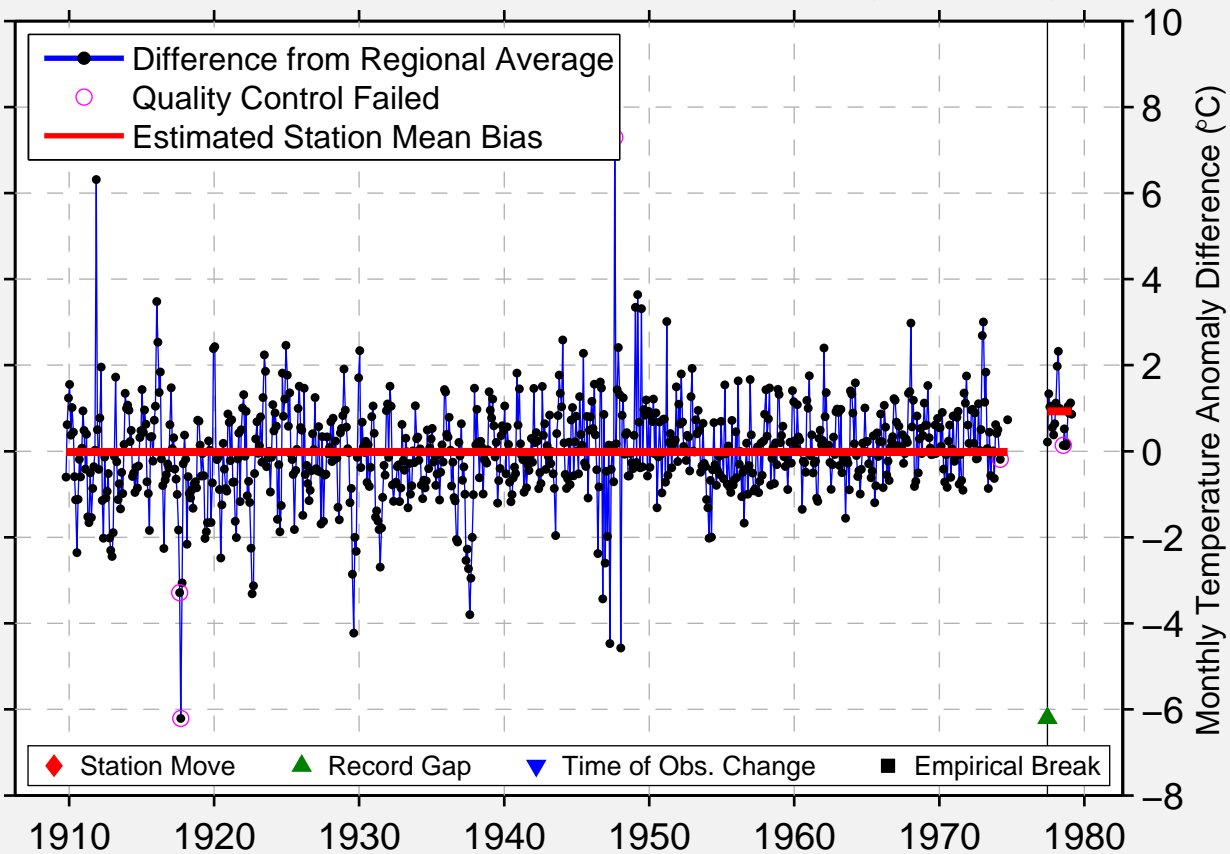

FOXPARK,WY

USA

Difference of Station Temperature Data from Regional Average

● Difference from Regional Average
○ Quality Control Failed
— Estimated Station Mean Bias

◆ Station Move ▲ Record Gap ▼ Time of Obs. Change ■ Empirical Break