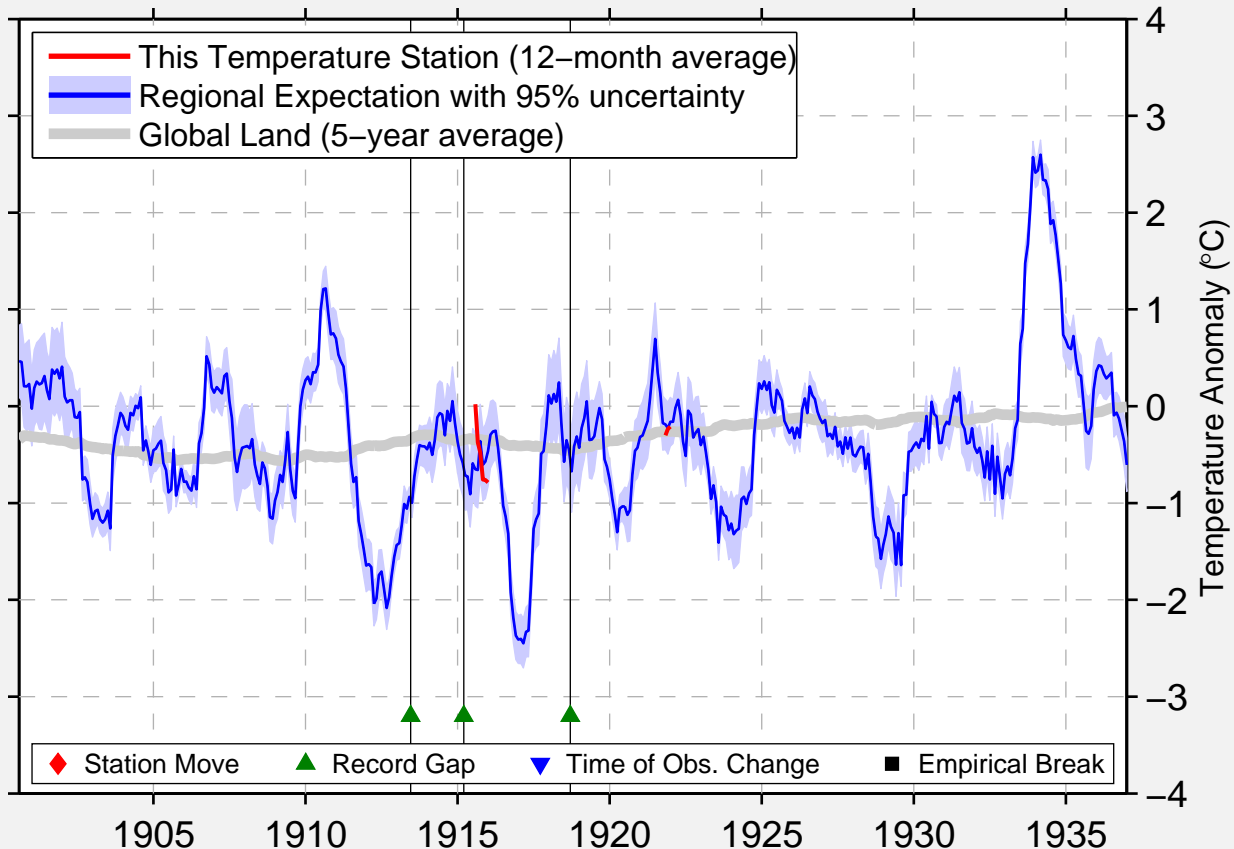

# BIG CREEK

41.083 N, 106.500 W (United States)

Data Quality Controlled and Aligned at Breakpoints

Berkeley Earth